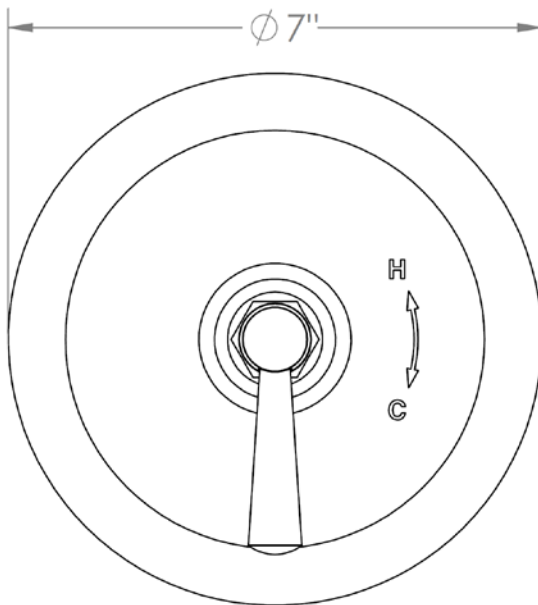

**313-P80-Y2**

Trim Kit for Pressure Balance Valve  
For use with SS-PB75 concealed rough

**WATERMARK DESIGNS 7/20/2018**