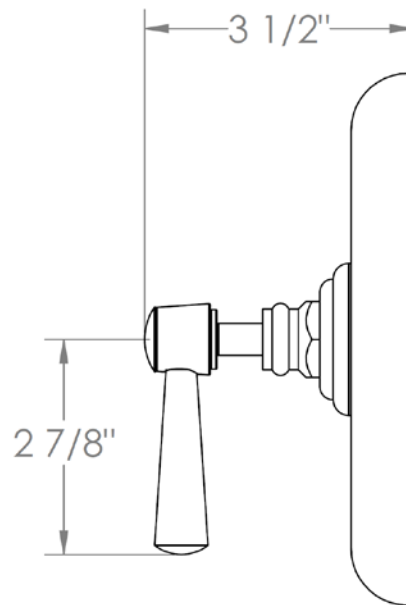

**313-P80-Y2**

Trim Kit for Pressure Balance Valve  
For use with SS-PB75 concealed rough

**WATERMARK DESIGNS 7/20/2018**