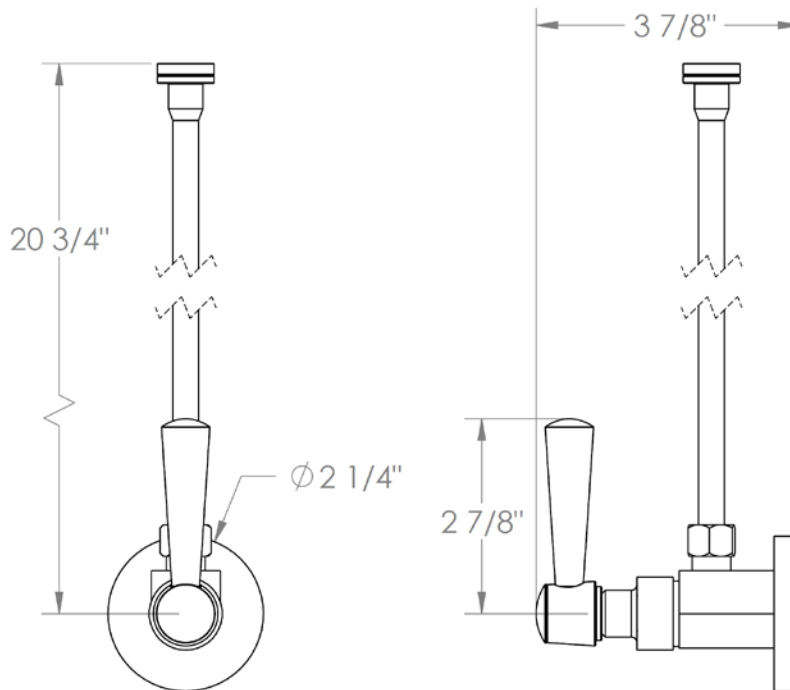

313-MAS6-Y2

Angle Stop Kit

1/2" IPS x 3/8" OD Compression

WATERMARK DESIGNS 4/11/2018