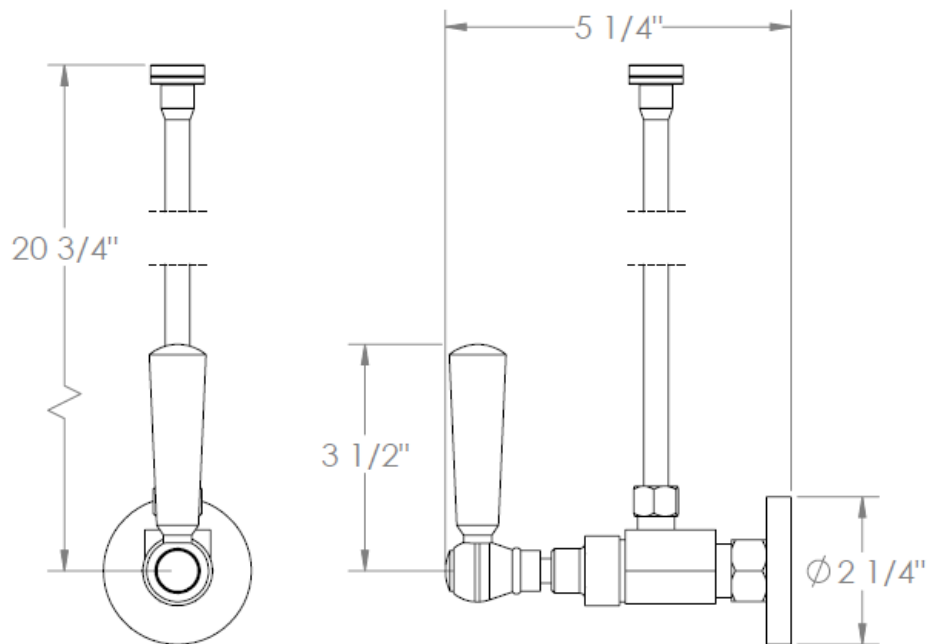

313-MAS5-WW

Toilet Angle Stop Kit

1/2" Compression x 3/8" OD Compression

WATERMARK DESIGNS 7/31/2018