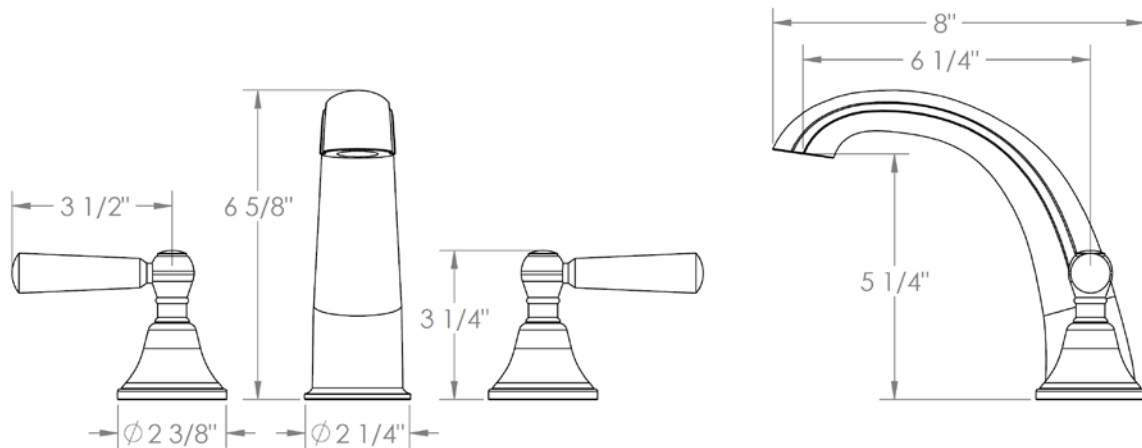

313-8-WW

Deck Mounted 3 Hole Bath Set

Meets the applicable requirements of ASME A112.18.1-2005/CSA B125.1-05, entitled "Plumbing Supply Fittings"

WATERMARK DESIGNS 6/12/2018

350 Dewitt Ave Brooklyn NY 11207 USA T 718 257 2800 F 718 257 2144 info@watermark-designs.com