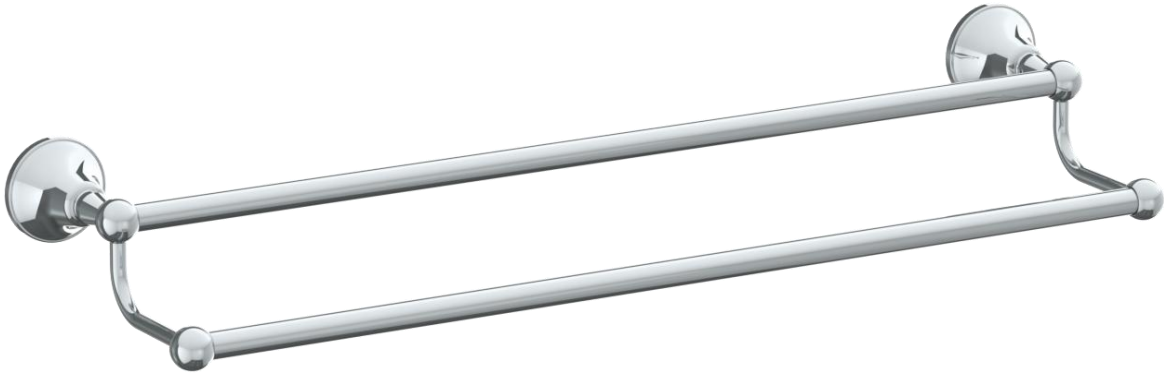

**313-0.2\_**

Wall Mounted Double Towel Bar

MODEL NO.	LENGTH L (CTC)
313-0.2	18"
313-0.2A	24"
313-0.2B	30"