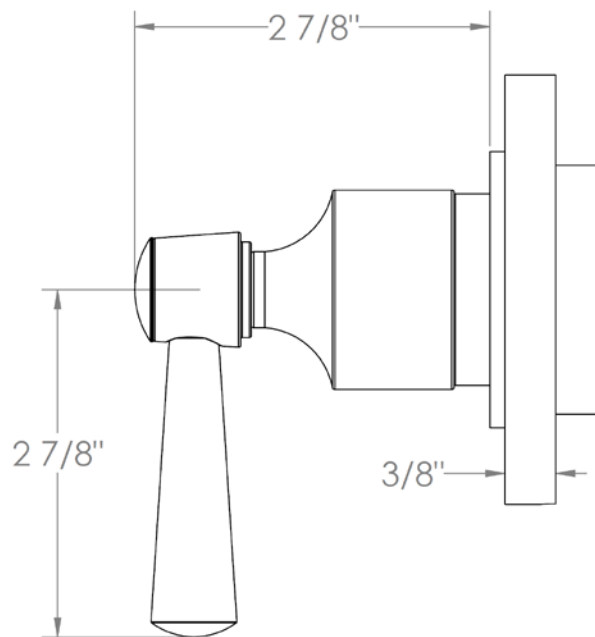

312-T15-Y2

Trim Kit for Miniature Thermostatic Valve

For use with SS-TH500 miniature thermostatic rough

WATERMARK DESIGNS 4/25/2018