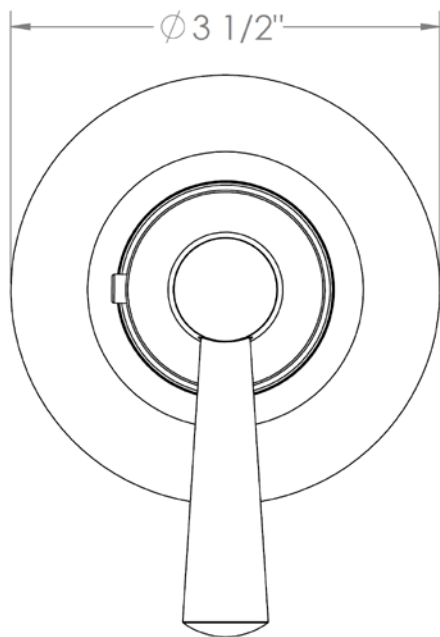

312-T15-Y2

Trim Kit for Miniature Thermostatic Valve

For use with SS-TH500 miniature thermostatic rough

WATERMARK DESIGNS 4/25/2018