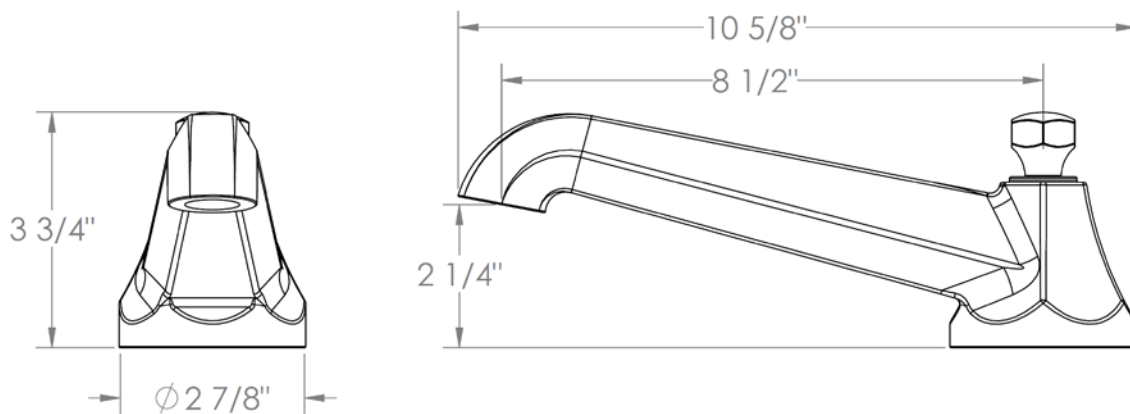

312-DS

Deck Mounted Bath Spout

Meets the applicable requirements of ASME A112.18.1-2005/CSA B125.1-05, entitled "Plumbing Supply Fittings"

WATERMARK DESIGNS 4/26/2018

350 Dewitt Ave Brooklyn NY 11207 USA T 718 257 2800 F 718 257 2144 info@watermark-designs.com