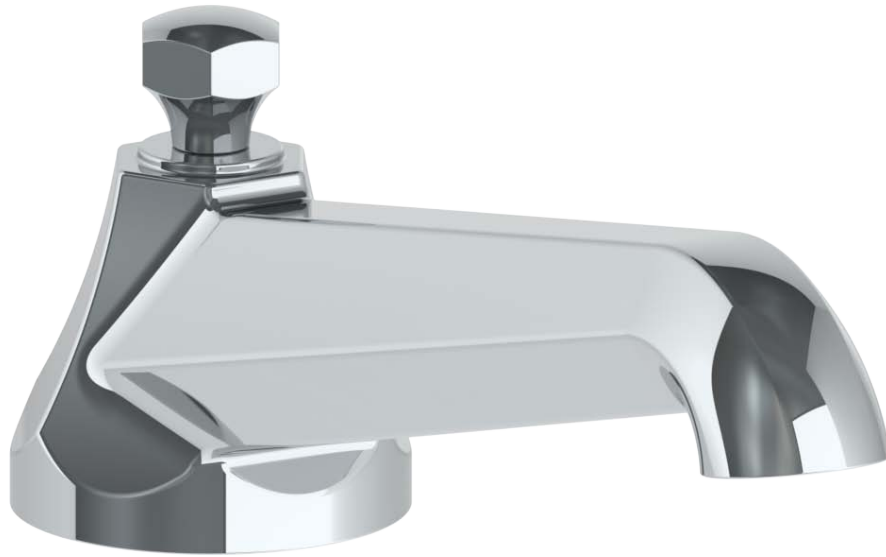

312-DS

Deck Mounted Bath Spout

Meets the applicable requirements of ASME A112.18.1-2005/CSA B125.1-05, entitled "Plumbing Supply Fittings"

WATERMARK DESIGNS 4/26/2018

350 Dewitt Ave Brooklyn NY 11207 USA T 718 257 2800 F 718 257 2144 info@watermark-designs.com