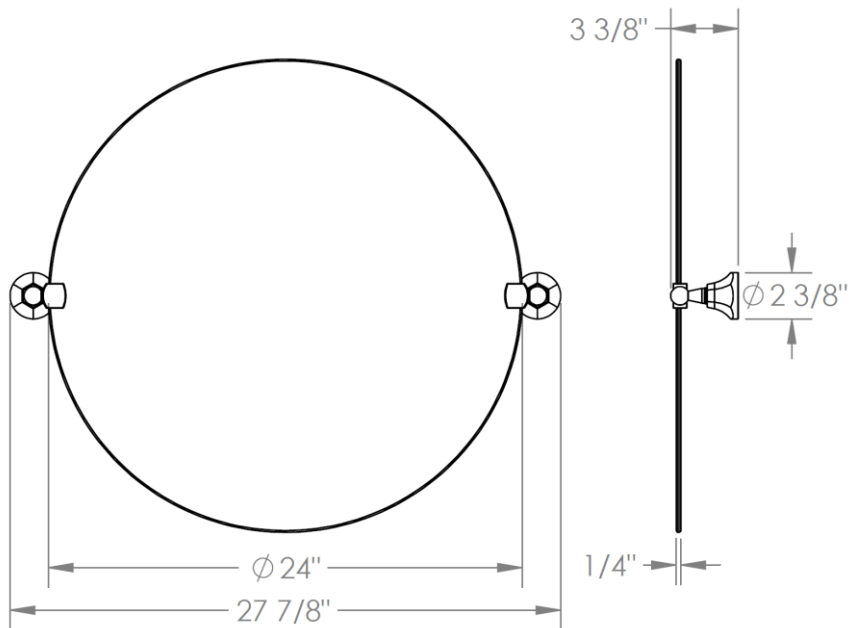

312-0.9C

Wall Mounted 24" Round Pivot Mirror

Meets the applicable requirements of ASME A112.18.1-2005/CSA B125.1-05, entitled "Plumbing Supply Fittings"