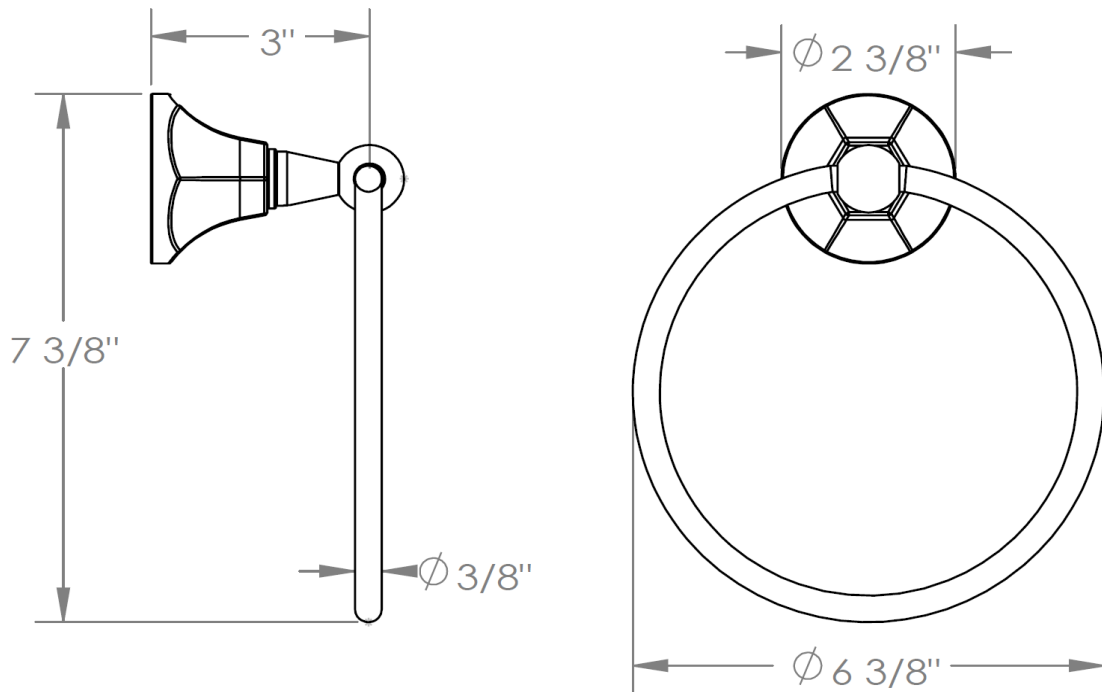

**312-0.3**  
Towel Ring

**WATERMARK DESIGNS 1/20/2015**