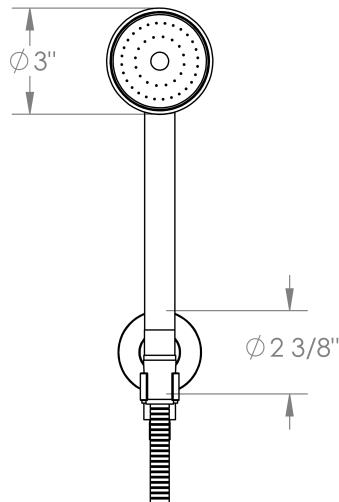

31-HSHK4-BK

Wall Mounted Hand Shower Set
Includes Hand Shower and 69" Hose
Flow Rate: 2.0 GPM

Meets the applicable requirements of ASME A112.18.1-2005/CSA B125.1-05, entitled "Plumbing Supply Fittings"

WATERMARK DESIGNS 7/20/2015