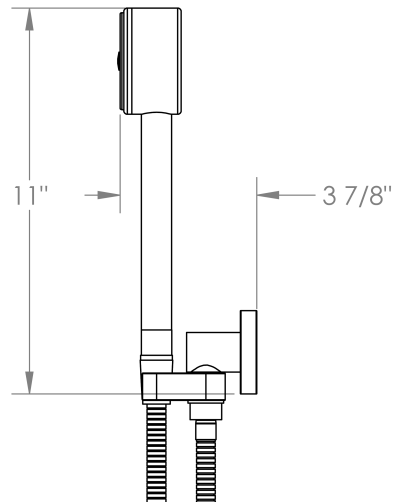

31-HSHK4-BK

Wall Mounted Hand Shower Set
Includes Hand Shower and 69" Hose
Flow Rate: 2.0 GPM

Meets the applicable requirements of ASME A112.18.1-2005/CSA B125.1-05, entitled "Plumbing Supply Fittings"

WATERMARK DESIGNS 7/20/2015