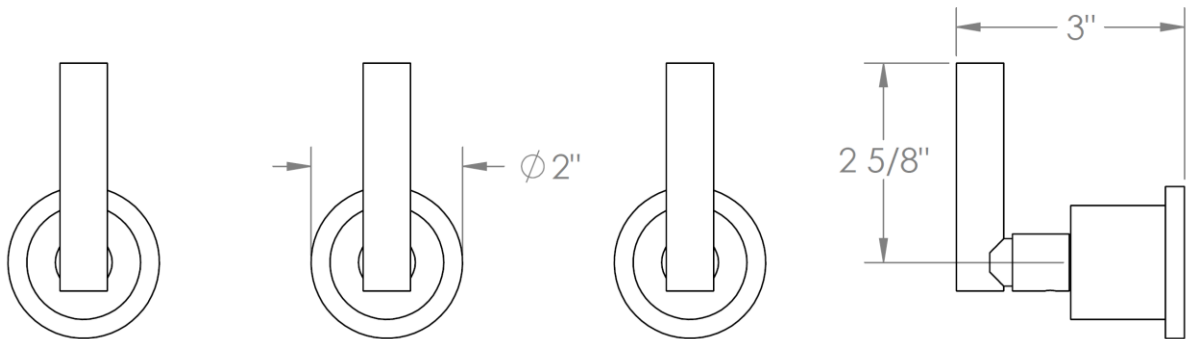

27-WTR3-CL14

Wall Mounted 3-Valve Shower Trim
Includes Alignment Kit
Requires SS-503 concealed rough

WATERMARK DESIGNS 12/14/2018

350 Dewitt Ave Brooklyn NY 11207 USA T 718 257 2800 F 718 257 2144 info@watermark-designs.com