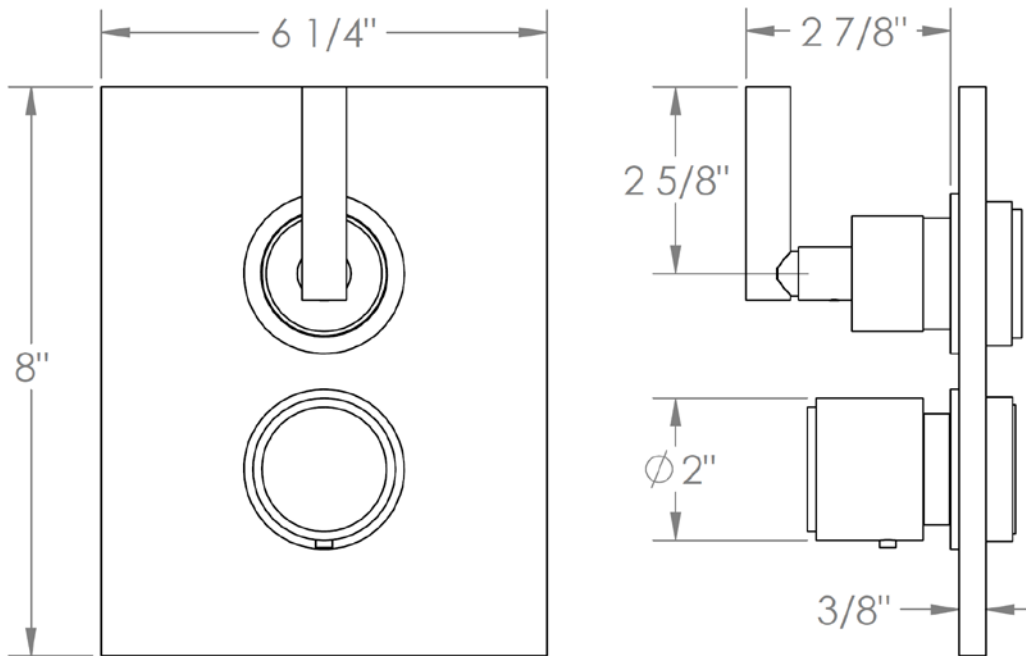

**27-T20-CL14**

Trim Kit Only for Thermostatic Valve with Built-In Control

For use with SS-TH2000, SS-TH4000 or SS-THVD2 thermostatic roughs with built-in control

**WATERMARK DESIGNS 6/7/2018**