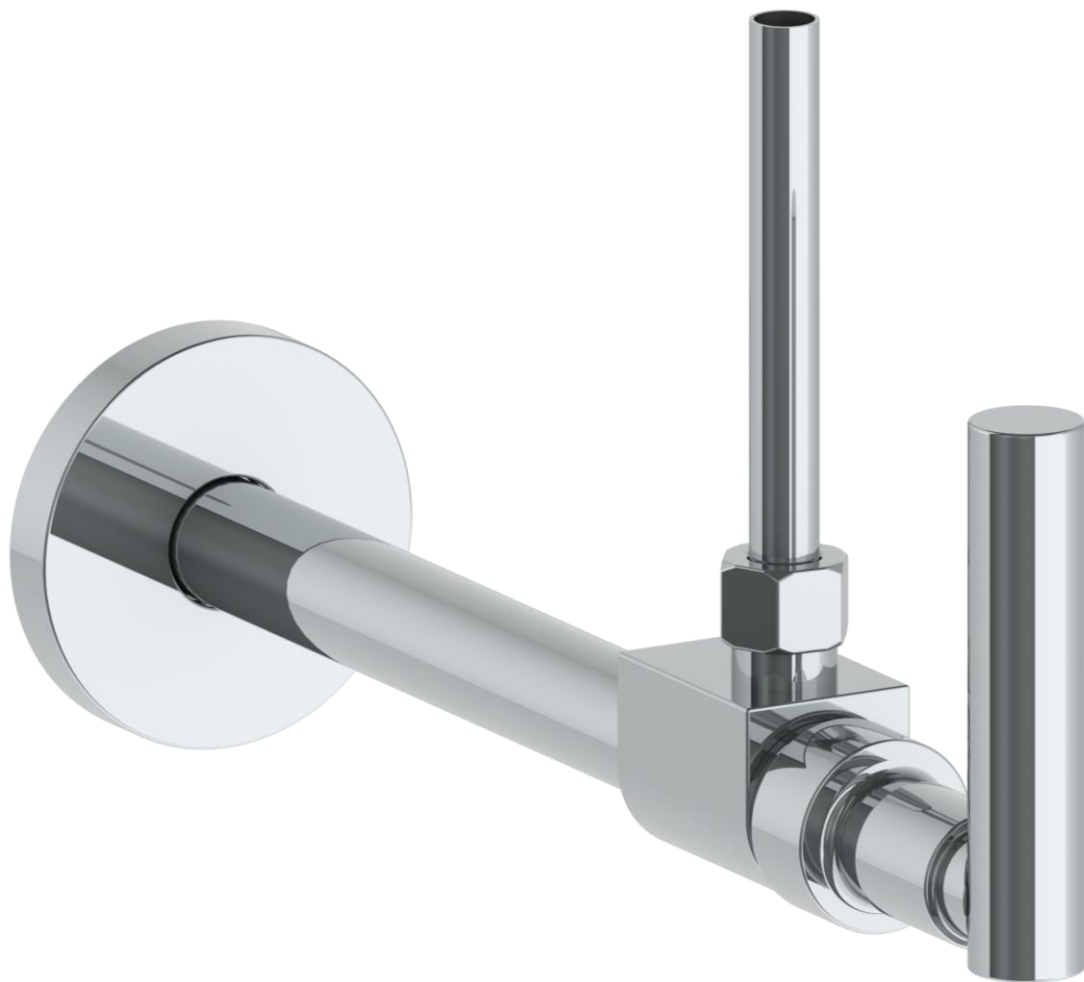

27-MAS7-CL14

Toilet Angle Stop Kit

1/2" Sweat x 3/8" OD Compression

WATERMARK DESIGNS 1/31/2019

350 Dewitt Ave Brooklyn NY 11207 USA T 718 257 2800 F 718 257 2144 info@watermark-designs.com