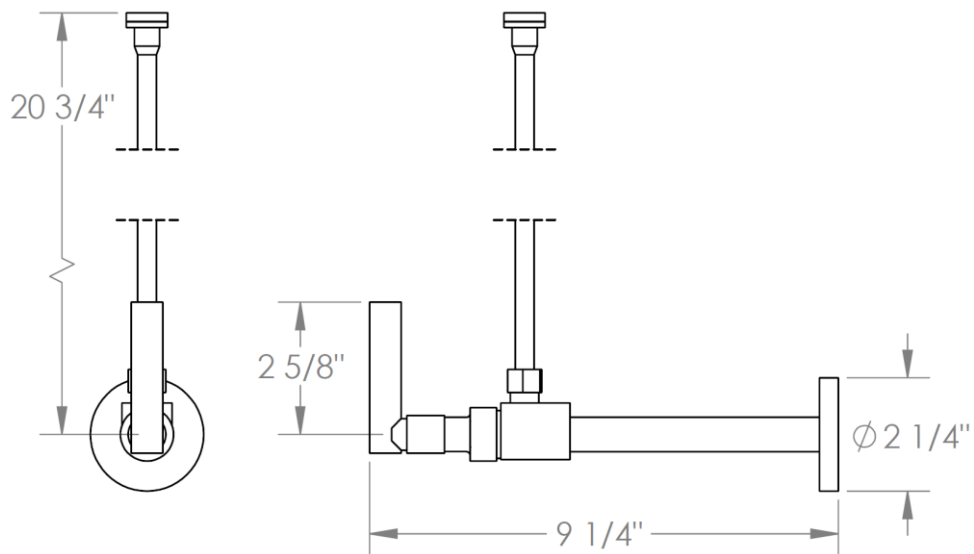

27-MAS7-CL14

Toilet Angle Stop Kit

1/2" Sweat x 3/8" OD Compression

WATERMARK DESIGNS 1/31/2019

350 Dewitt Ave Brooklyn NY 11207 USA T 718 257 2800 F 718 257 2144 info@watermark-designs.com