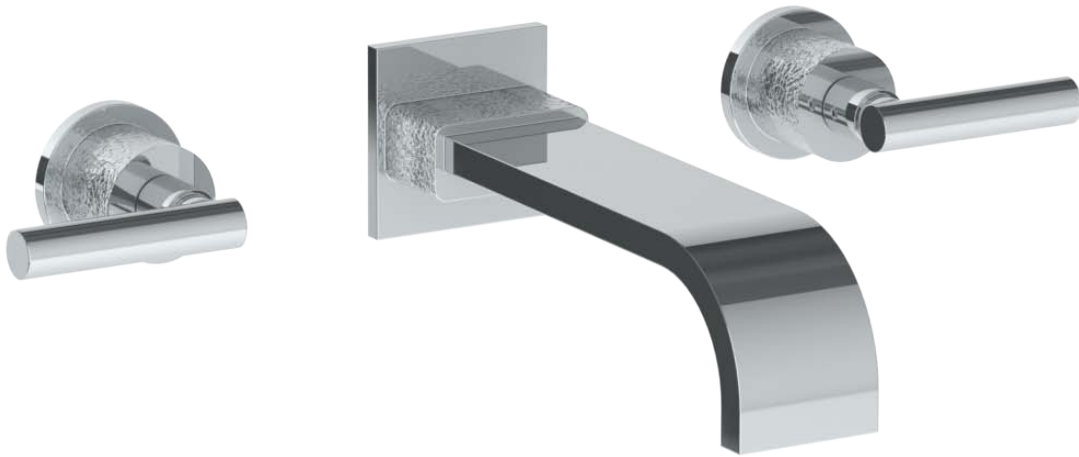

27-5-CL14

Wall Mounted 3 Hole Bath Set

For use with SS-506 or SS-THV2.2-26C concealed rough

Meets the applicable requirements of ASME A112.18.1-2005/CSA B125.1-05, entitled "Plumbing Supply Fittings"

WATERMARK DESIGNS 4/5/2018