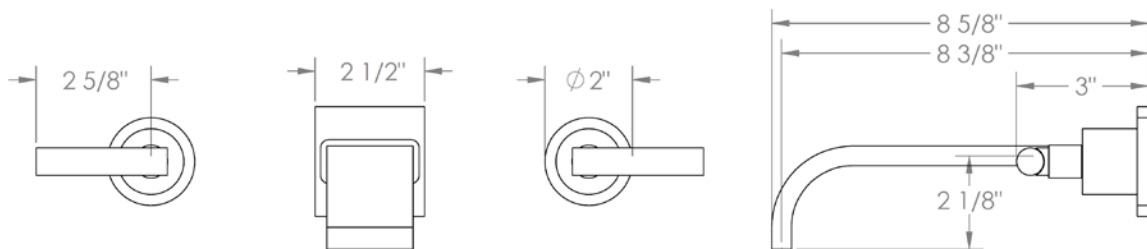

27-5-CL14

Wall Mounted 3 Hole Bath Set

For use with SS-506 or SS-THV2.2-26C concealed rough

Meets the applicable requirements of ASME A112.18.1-2005/CSA B125.1-05, entitled "Plumbing Supply Fittings"

WATERMARK DESIGNS 4/5/2018