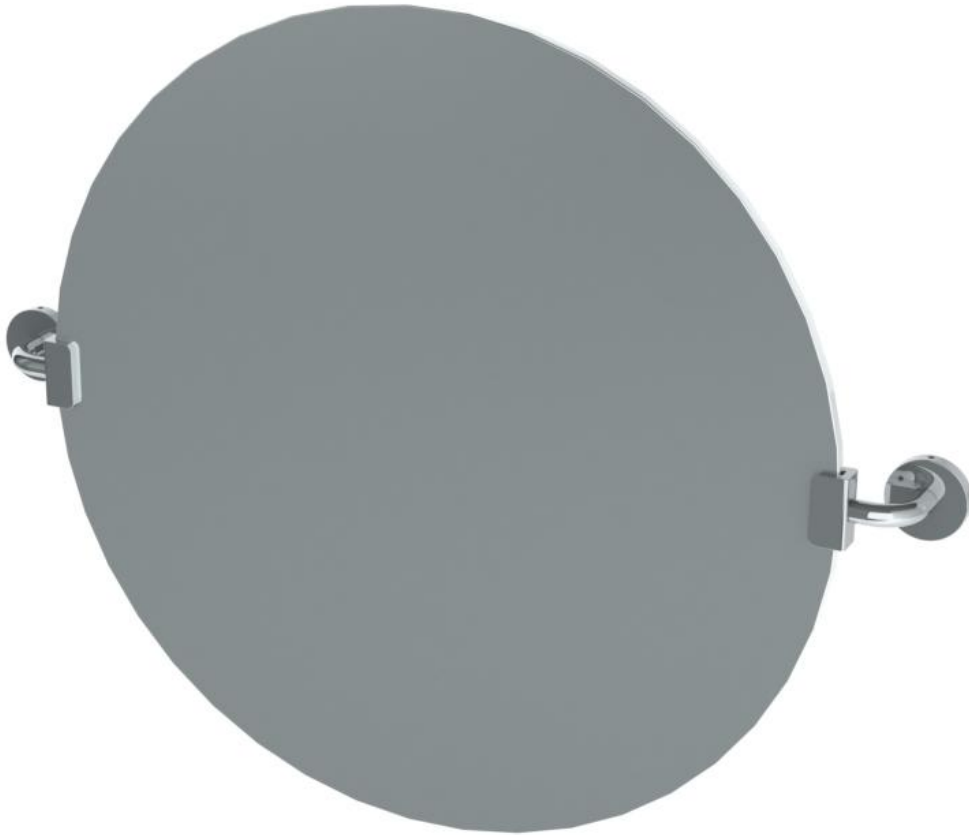

26-0.9C

24"X36" Round Mirror - Swivel

WATERMARK DESIGNS 3/12/2015