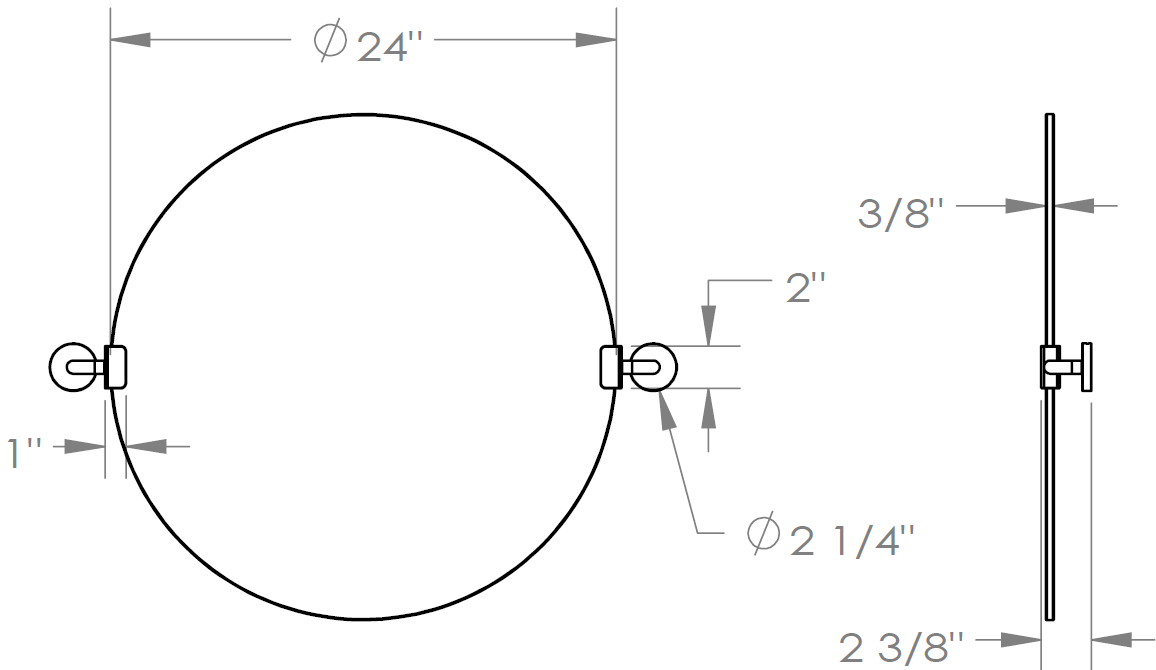

26-0.9C

24"X36" Round Mirror - Swivel

WATERMARK DESIGNS 3/12/2015