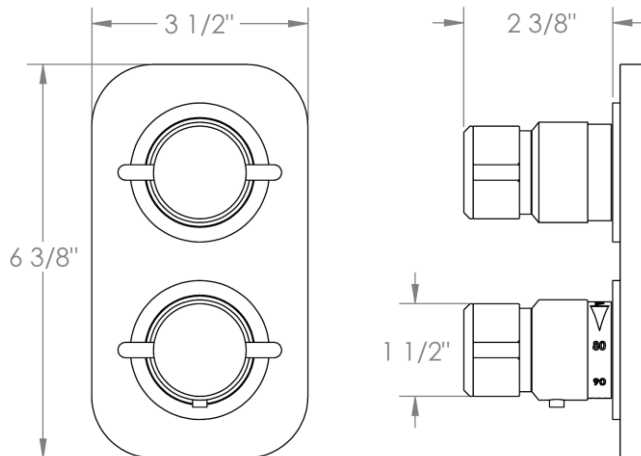

**25-T25-IN16**

Trim Kit Only for Miniature Thermostatic Valve with Built-In Control  
Requires SS-TH60, SS-TH70 or SS-TH80 concealed rough

**WATERMARK** DESIGNS 5/20/2019