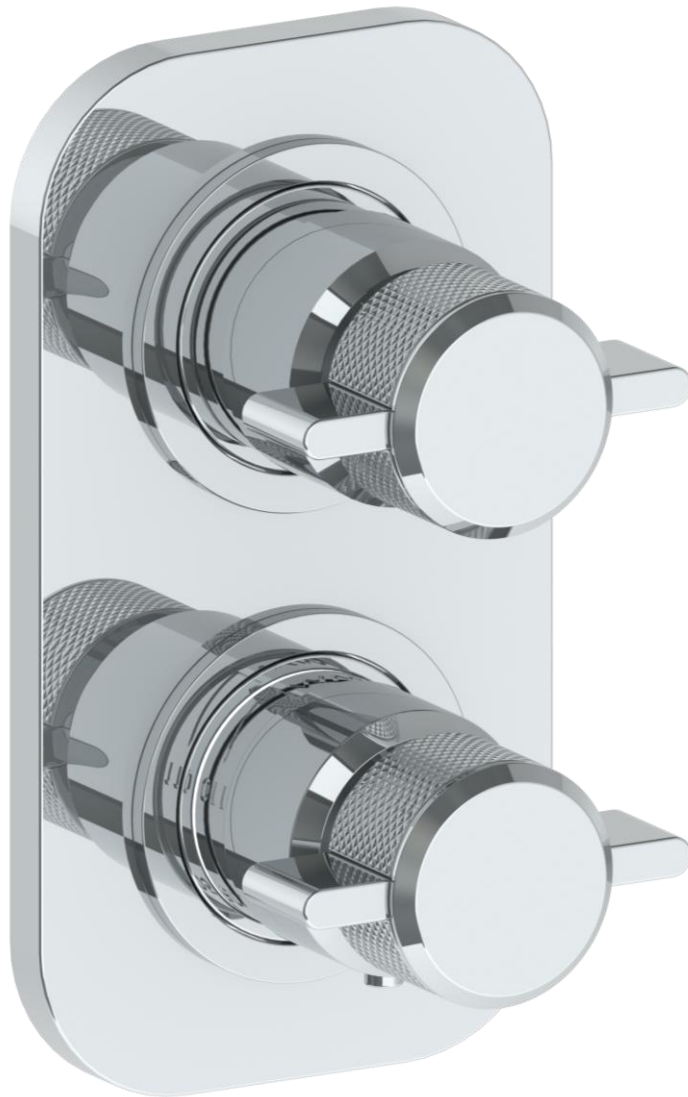

**25-T25-IN16**

Trim Kit Only for Miniature Thermostatic Valve with Built-In Control  
Requires SS-TH60, SS-TH70 or SS-TH80 concealed rough

**WATERMARK** DESIGNS 5/20/2019