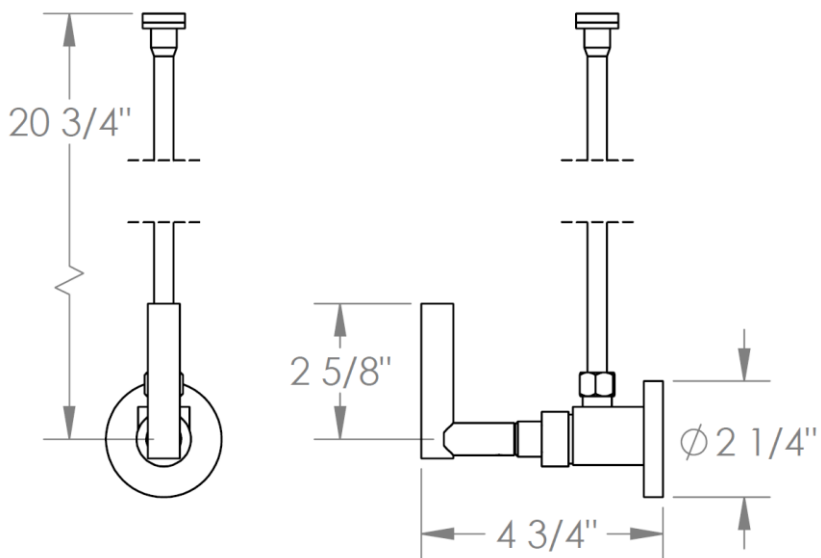

23-MAS6-L8

Toilet Angle Stop Kit

1/2" IPS x 3/8" OD Compression

WATERMARK DESIGNS 1/29/2019

350 Dewitt Ave Brooklyn NY 11207 USA T 718 257 2800 F 718 257 2144 info@watermark-designs.com