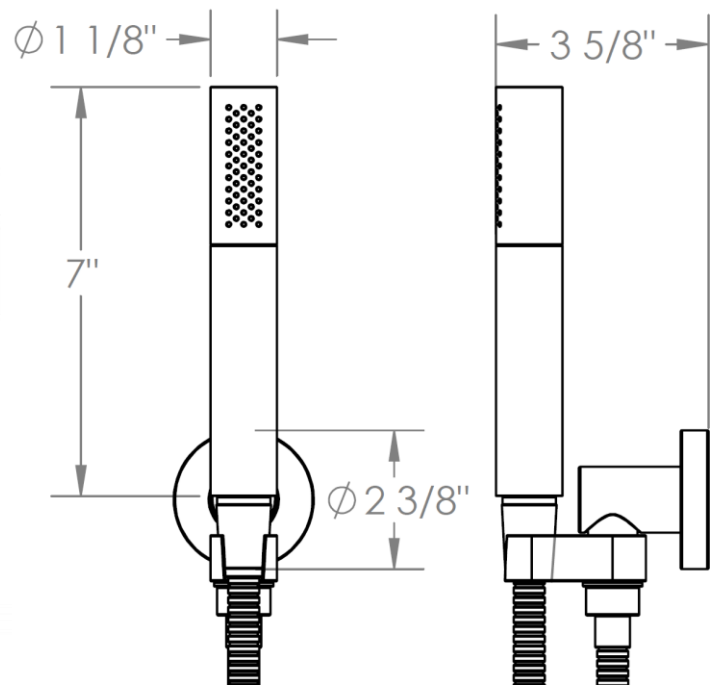

23-HSHK3
Hand Shower Kit
Flow Rate: 2.0 GPM

WATERMARK DESIGNS 1/26/2018

350 Dewitt Ave Brooklyn NY 11207 USA T 718 257 2800 F 718 257 2144 info@watermark-designs.com