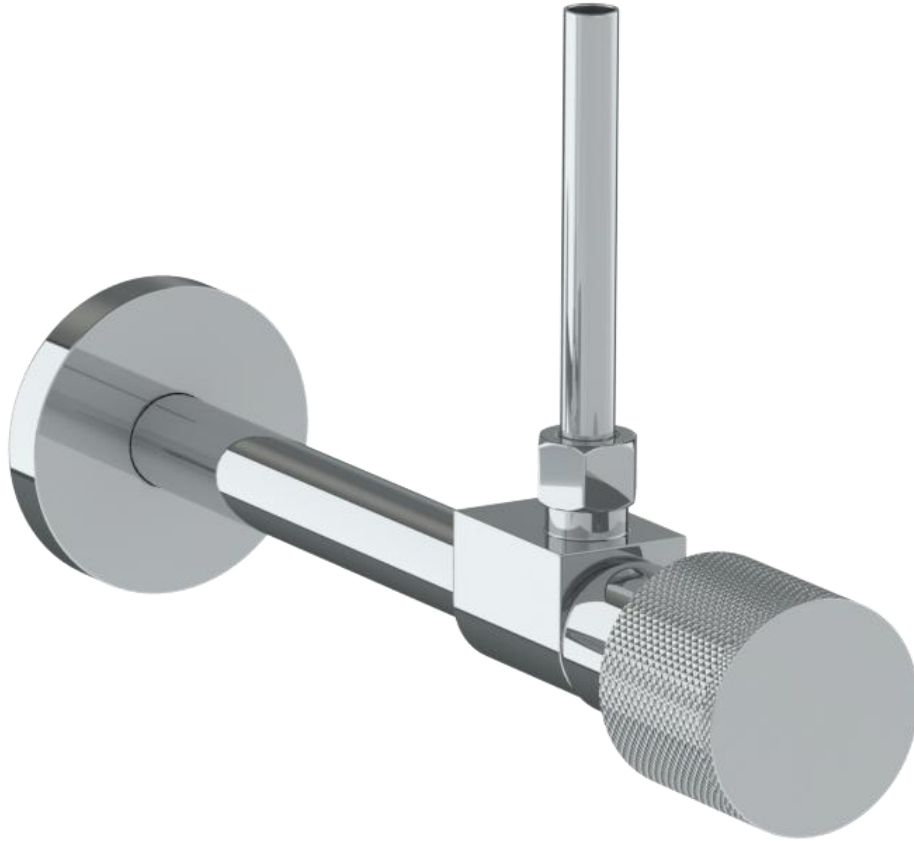

22-MAS7-TIA

Toilet Angle Stop Kit

1/2" Sweat x 3/8" OD Compression

WATERMARK DESIGNS 1/24/2019

350 Dewitt Ave Brooklyn NY 11207 USA T 718 257 2800 F 718 257 2144 info@watermark-designs.com