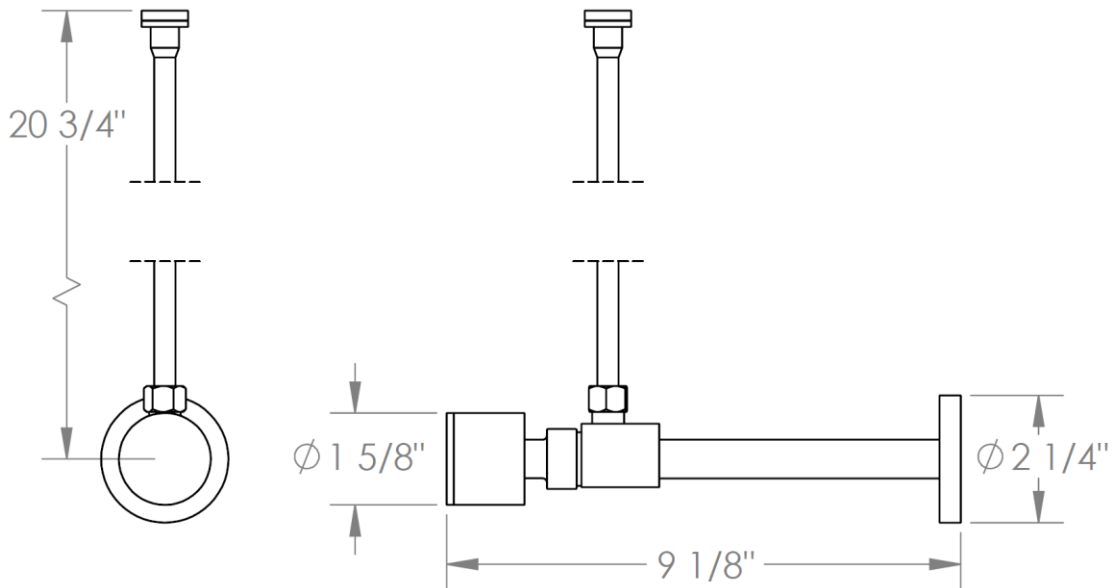

22-MAS7-TIA

Toilet Angle Stop Kit

1/2" Sweat x 3/8" OD Compression

WATERMARK DESIGNS 1/24/2019

350 Dewitt Ave Brooklyn NY 11207 USA T 718 257 2800 F 718 257 2144 info@watermark-designs.com