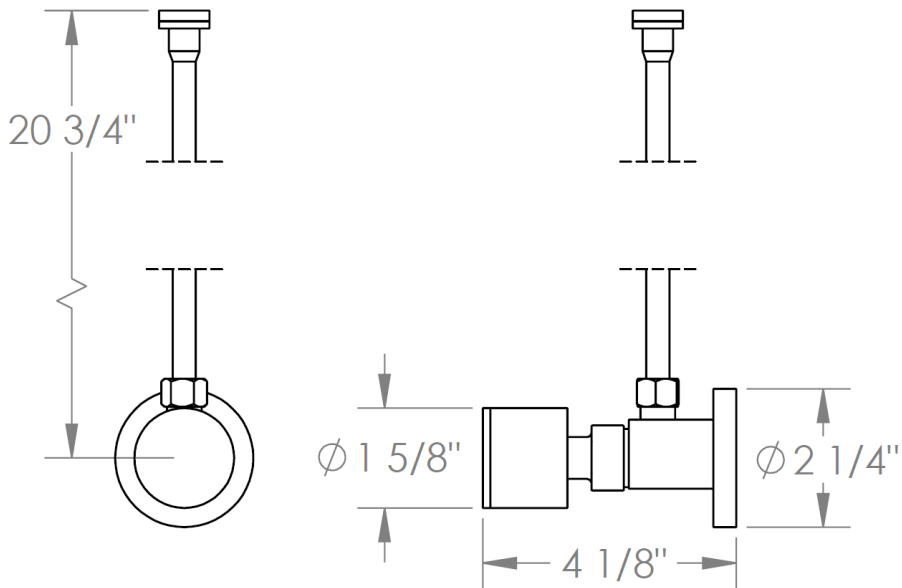

22-MAS6-TIA

Toilet Angle Stop Kit

1/2" IPS x 3/8" OD Compression

WATERMARK DESIGNS 1/24/2019

350 Dewitt Ave Brooklyn NY 11207 USA T 718 257 2800 F 718 257 2144 info@watermark-designs.com