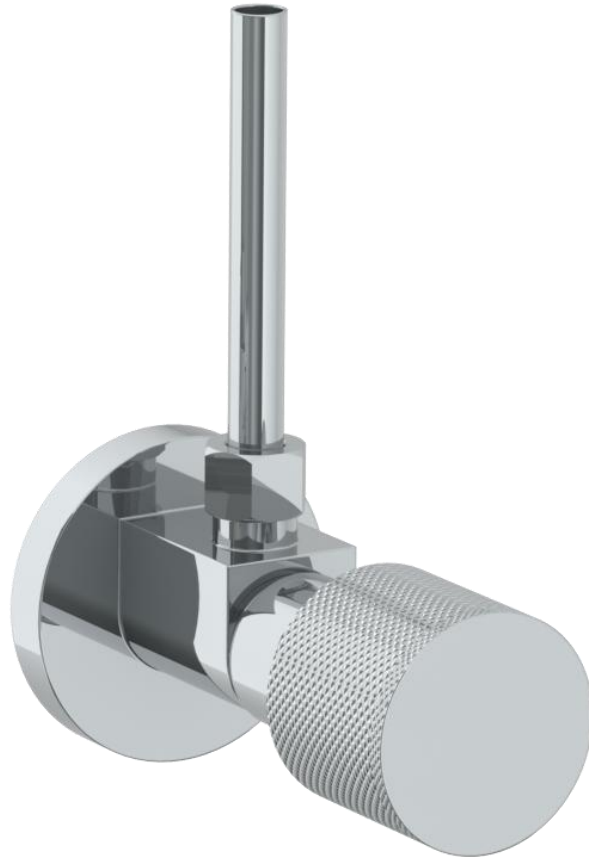

22-MAS6-TIA

Toilet Angle Stop Kit

1/2" IPS x 3/8" OD Compression

WATERMARK DESIGNS 1/24/2019

350 Dewitt Ave Brooklyn NY 11207 USA T 718 257 2800 F 718 257 2144 info@watermark-designs.com