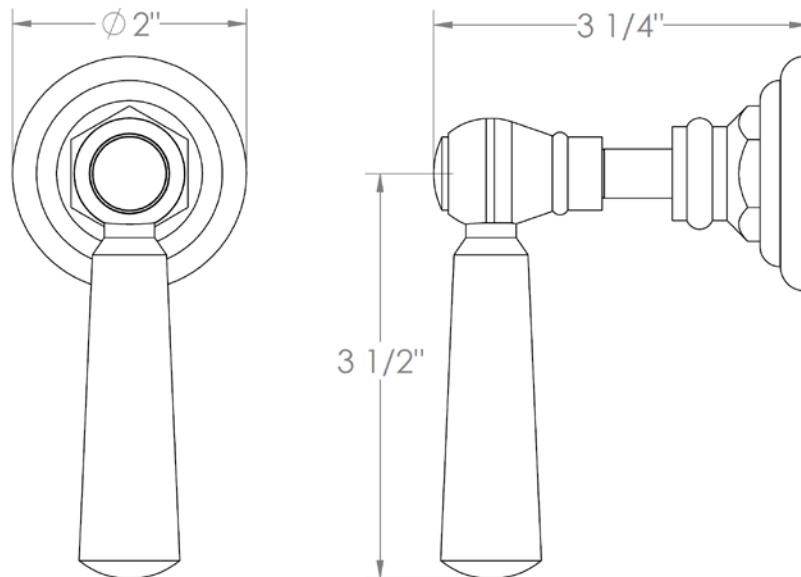

**206-WTR-S1A**

Wall Mounted Trim with Alignment Kit

For use with SS-TS200-C, SS-TS200-H, SS-TS150-C, SS-TS150-H, SS-WD2, SS-WD3, SS-VCWD2 or SS-VCWD3 concealed rough

**WATERMARK DESIGNS 5/7/2018**