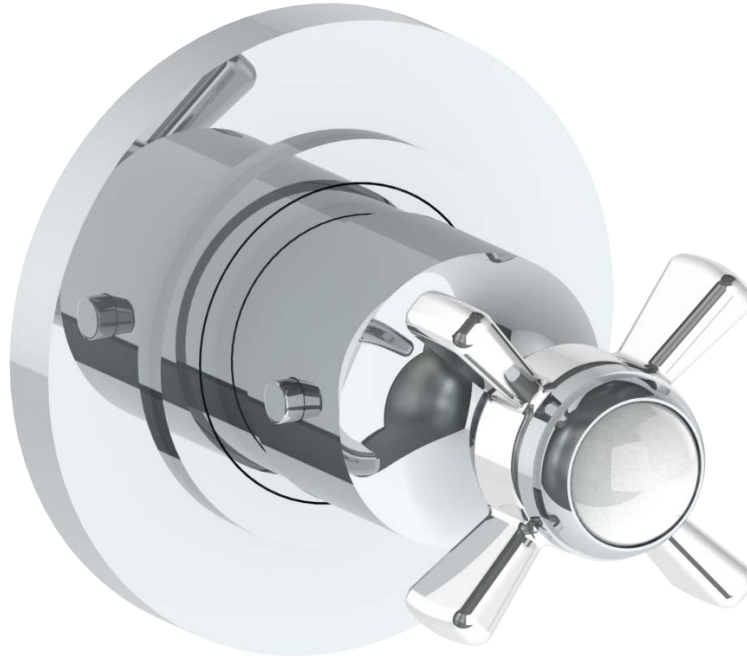

206-T15-S1

Trim Kit Only for Miniature Thermostatic Valve
For use with SS-TH500 miniature thermostatic rough

WATERMARK DESIGNS 5/7/2018