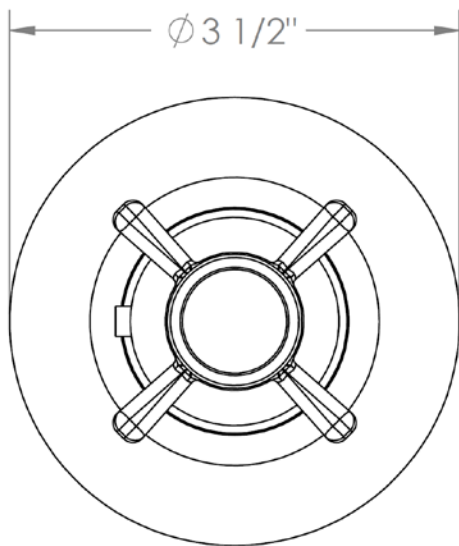

206-T15-S1

Trim Kit Only for Miniature Thermostatic Valve
For use with SS-TH500 miniature thermostatic rough

WATERMARK DESIGNS 5/7/2018