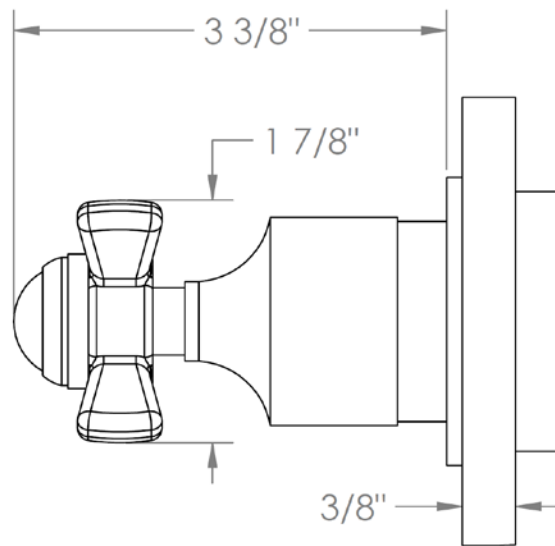

206-T15-S1

Trim Kit Only for Miniature Thermostatic Valve
For use with SS-TH500 miniature thermostatic rough

WATERMARK DESIGNS 5/7/2018