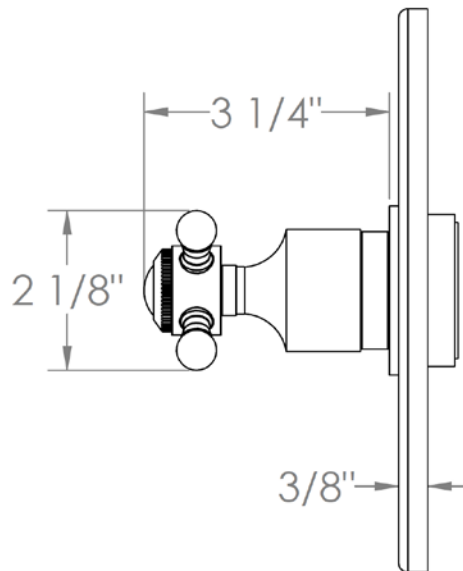

206-T10-V

Trim Kit Only for Thermostatic Valve

For use with SS-TH1000 or SS-TH3000 thermostatic roughs

WATERMARK DESIGNS 3/8/2018