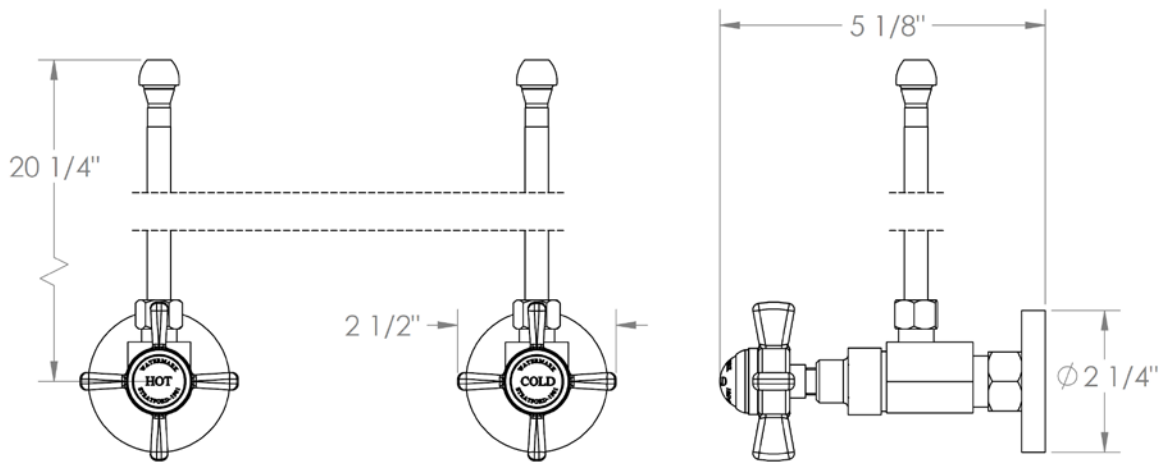

206-MAS1-S1

Lavatory Angle Stop Kit

1/2" Compression x 3/8" OD Compression

WATERMARK DESIGNS 6/27/2018