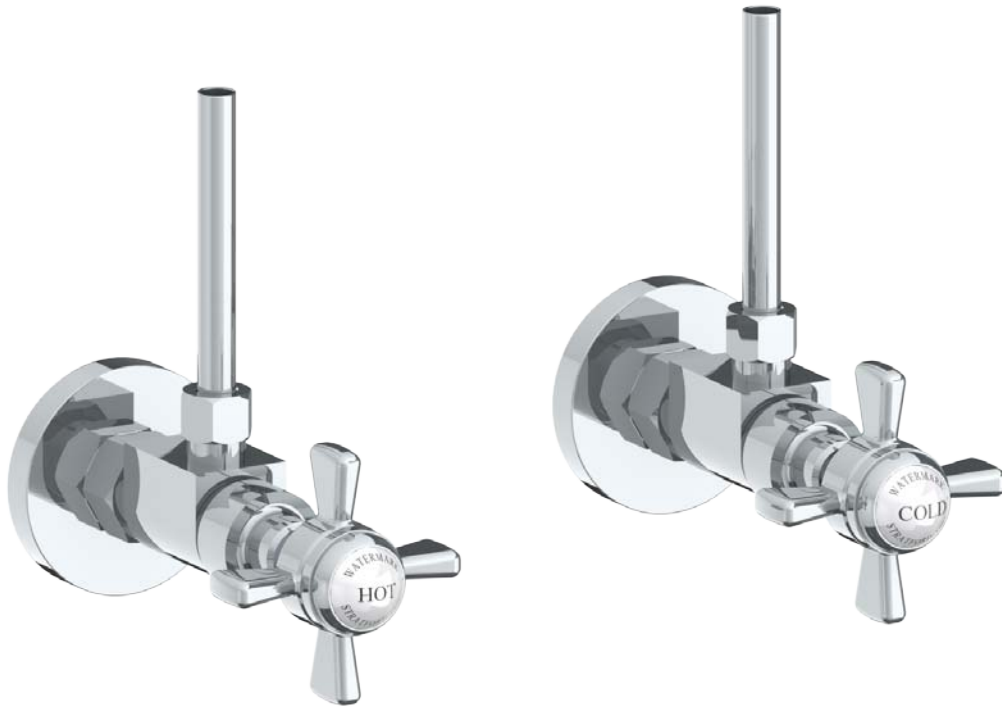

206-MAS1-S1

Lavatory Angle Stop Kit

1/2" Compression x 3/8" OD Compression

WATERMARK DESIGNS 6/27/2018