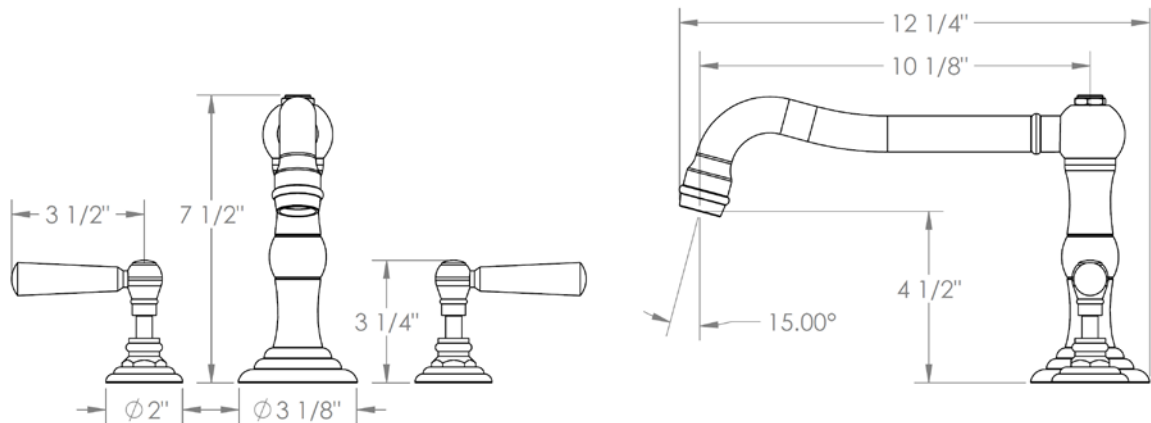

206-8-S1A

Deck Mounted 3 Hole Bath Set

Meets the applicable requirements of ASME A112.18.1-2005/CSA B125.1-05, entitled "Plumbing Supply Fittings"

WATERMARK DESIGNS 3/30/2018

350 Dewitt Ave Brooklyn NY 11207 USA T 718 257 2800 F 718 257 2144 info@watermark-designs.com