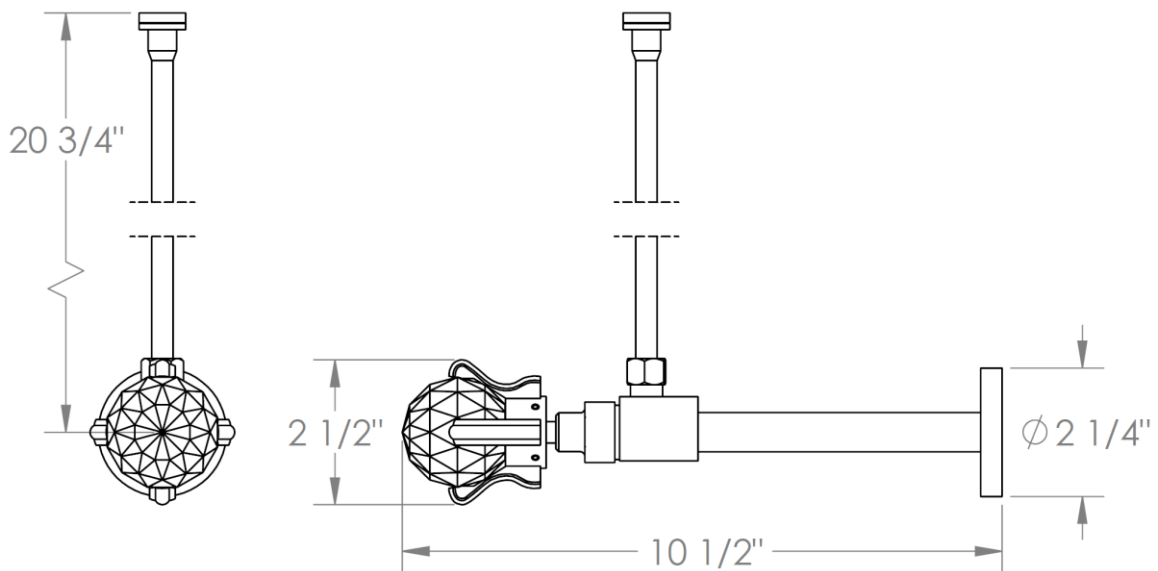

201-MAS7-R2

Toilet Angle Stop Kit

1/2" Sweat x 3/8" OD Compression

WATERMARK DESIGNS 1/29/2019

350 Dewitt Ave Brooklyn NY 11207 USA T 718 257 2800 F 718 257 2144 info@watermark-designs.com