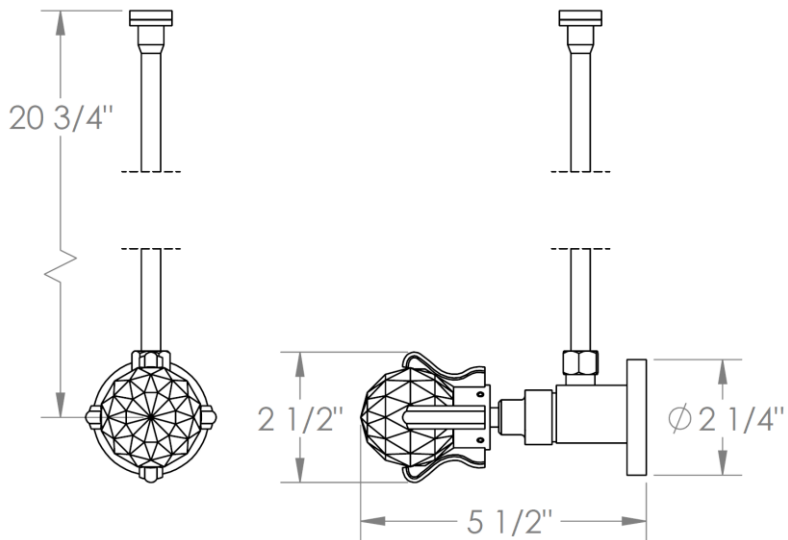

201-MAS6-R2

Toilet Angle Stop Kit

1/2" IPS x 3/8" OD Compression

WATERMARK DESIGNS 1/29/2019

350 Dewitt Ave Brooklyn NY 11207 USA T 718 257 2800 F 718 257 2144 info@watermark-designs.com