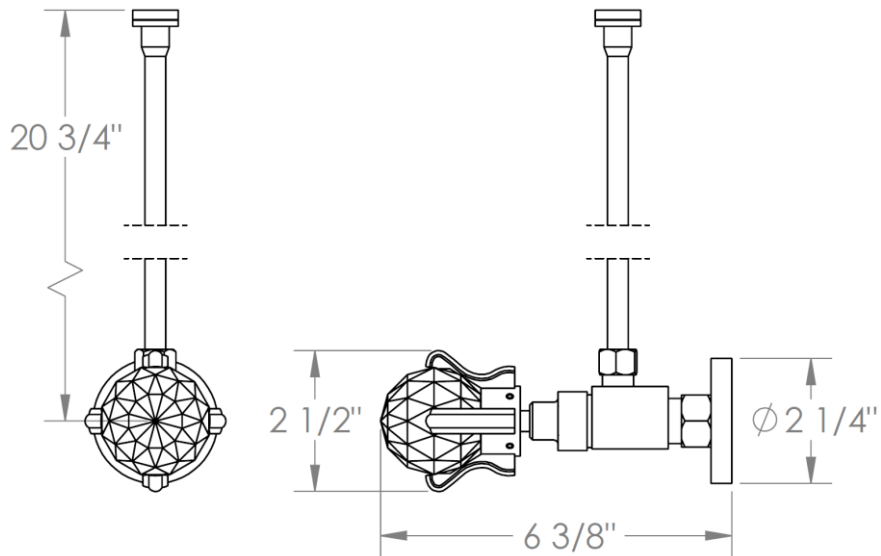

201-MAS5-R2

Toilet Angle Stop Kit

1/2" Compression x 3/8" OD Compression

WATERMARK DESIGNS 1/29/2019

350 Dewitt Ave Brooklyn NY 11207 USA T 718 257 2800 F 718 257 2144 info@watermark-designs.com