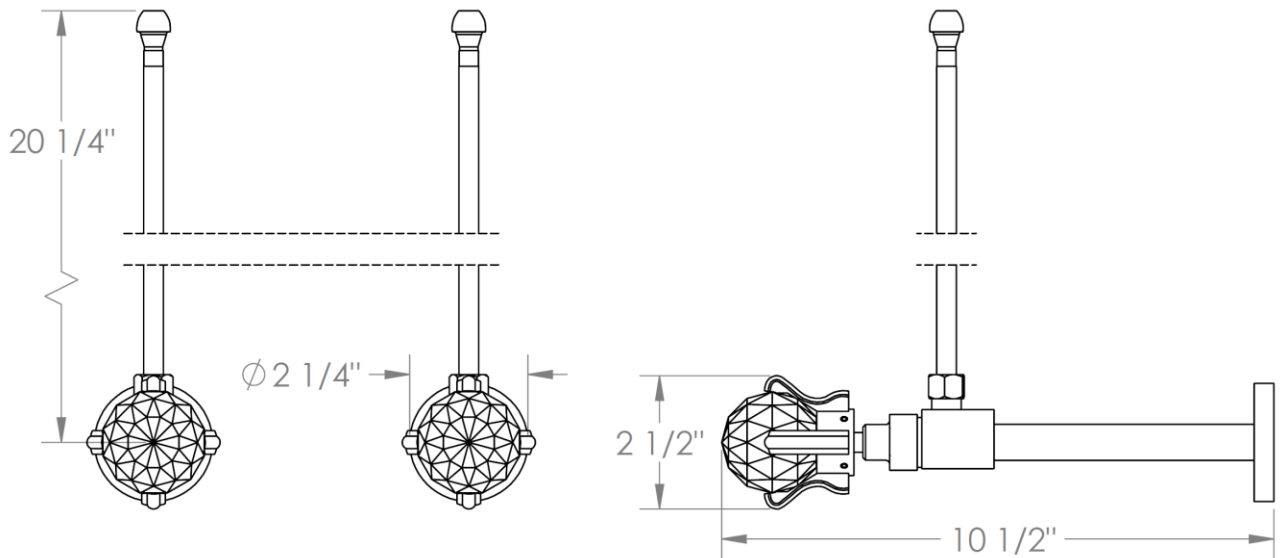

**201-MAS3-R2**

Lavatory Angle Stop Kit

1/2" Sweat x 3/8" OD Compression

**WATERMARK** DESIGNS 1/29/2019

350 Dewitt Ave Brooklyn NY 11207 USA T 718 257 2800 F 718 257 2144 info@watermark-designs.com