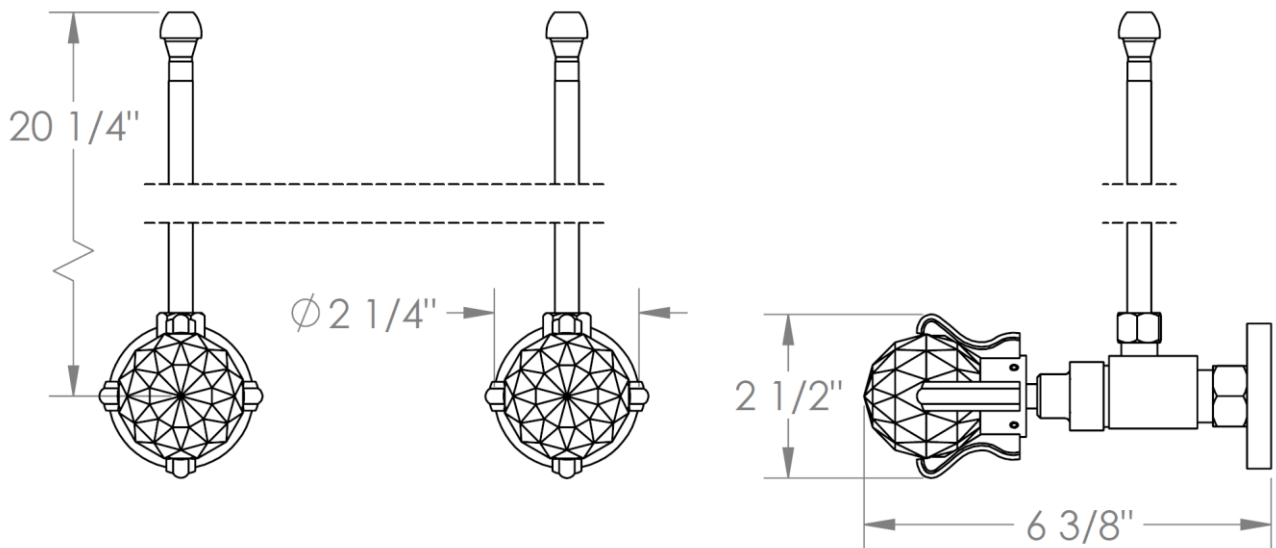

201-MAS1-R2

Lavatory Angle Stop Kit

1/2" Compression x 3/8" OD Compression

WATERMARK DESIGNS 1/29/2019

350 Dewitt Ave Brooklyn NY 11207 USA T 718 257 2800 F 718 257 2144 info@watermark-designs.com