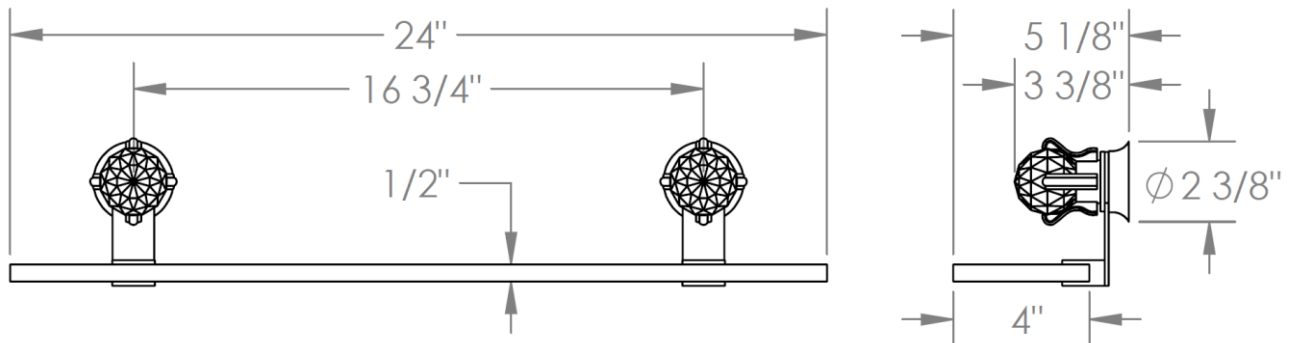

201-0.8

Wall Mounted 24" Glass Shelf

WATERMARK DESIGNS 2/5/2019

350 Dewitt Ave Brooklyn NY 11207 USA T 718 257 2800 F 718 257 2144 info@watermark-designs.com