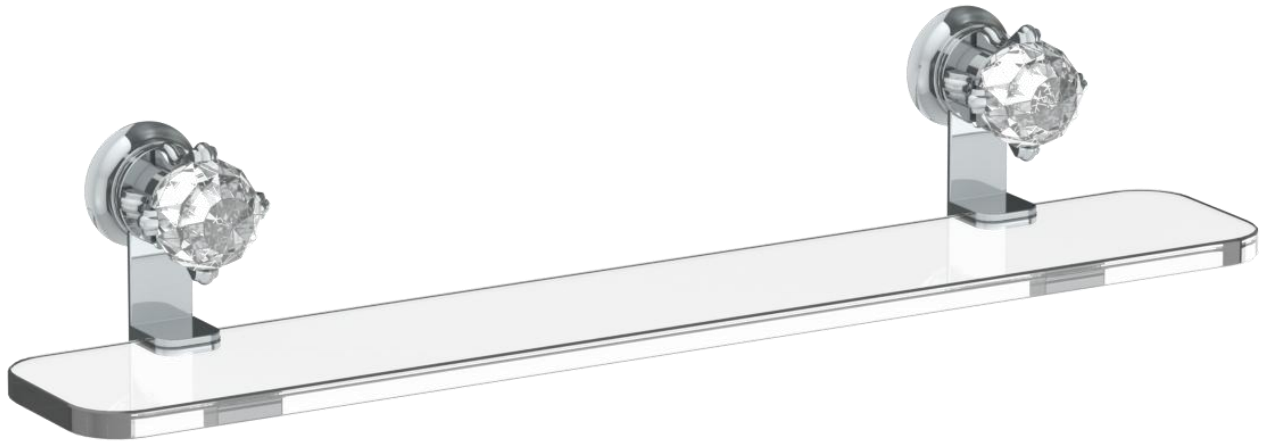

201-0.8

Wall Mounted 24" Glass Shelf

WATERMARK DESIGNS 2/5/2019

350 Dewitt Ave Brooklyn NY 11207 USA T 718 257 2800 F 718 257 2144 info@watermark-designs.com