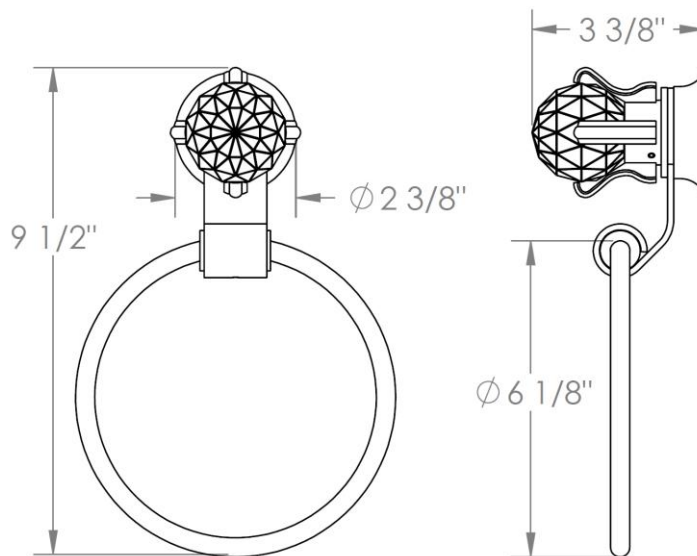

201-0.3

Wall Mounted Towel Ring

WATERMARK DESIGNS 11/20/2018

350 Dewitt Ave Brooklyn NY 11207 USA T 718 257 2800 F 718 257 2144 info@watermark-designs.com