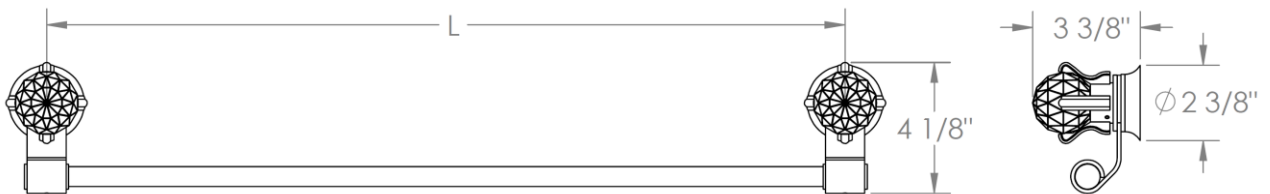

**201-0.1\_**  
Wall Mounted Towel Bar

MODEL NO.	LENGTH L (CTC)
201-0.1	18"
201-0.1A	24"
205-0.1B	30"

**WATERMARK DESIGNS 11/20/2018**

350 Dewitt Ave Brooklyn NY 11207 USA T 718 257 2800 F 718 257 2144 info@watermark-designs.com