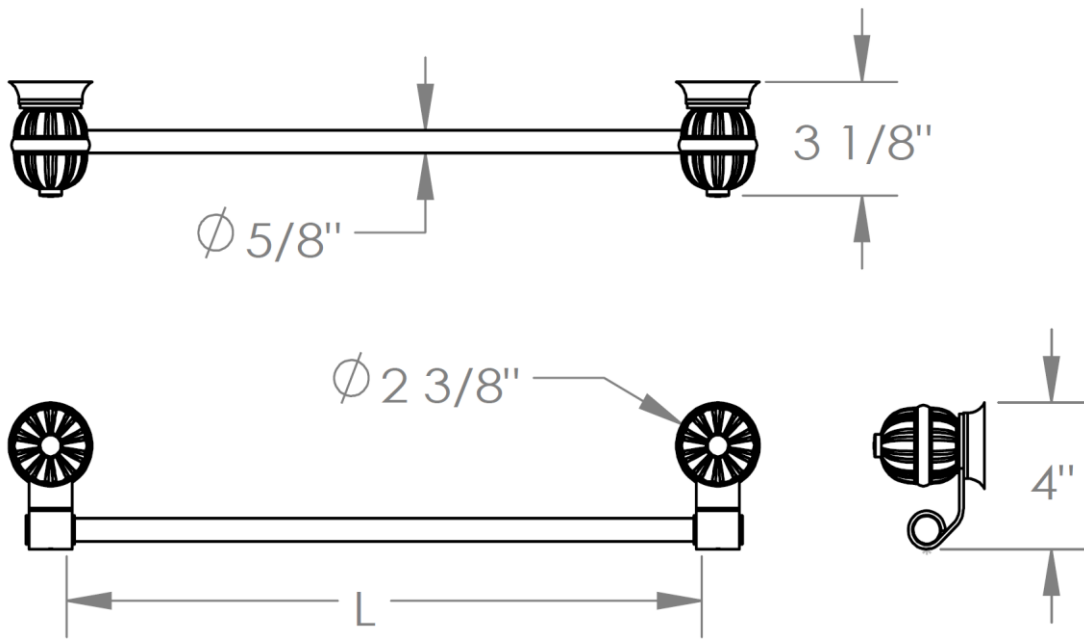

**201-0.1**  
Towel Bar

Model No.	Dimension of L
201-0.1	18"
201-0.1A	24"
201-0.1B	30"

**WATERMARK DESIGNS 1/19/2015**