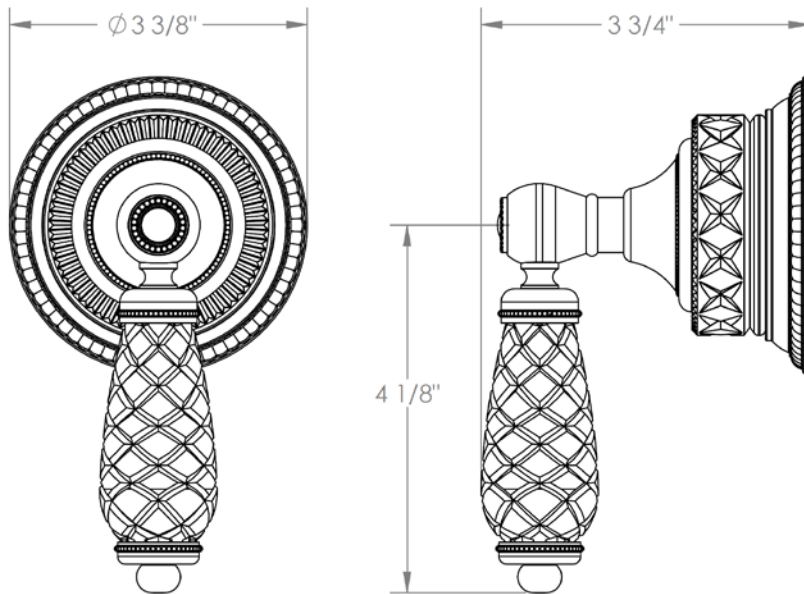

180-WTR-BB

Wall Mounted Shower Trim with Alignment Kit and Extension Kit

For use with SS-TS200-C, SS-TS200-H, SS-TS150-C, SS-TS150-H, SS-WD2, SS-WD3, SS-VCWD2 or SS-VCWD3 concealed rough

WATERMARK DESIGNS 4/16/2018