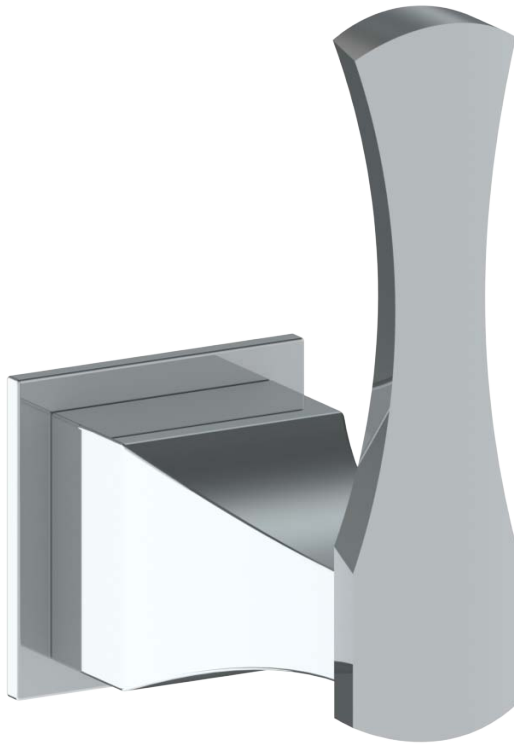

**125-WTR-BG4**

**Wall Mounted Shower Trim with Alignment Kit**

For use with SS-TS200-C, SS-TS200-H, SS-TS150-C, SS-TS150-H, SS-WD2, SS-WD3, SS-VCWD2 or SS-VCWD3 concealed rough

**WATERMARK DESIGNS 4/17/2018**