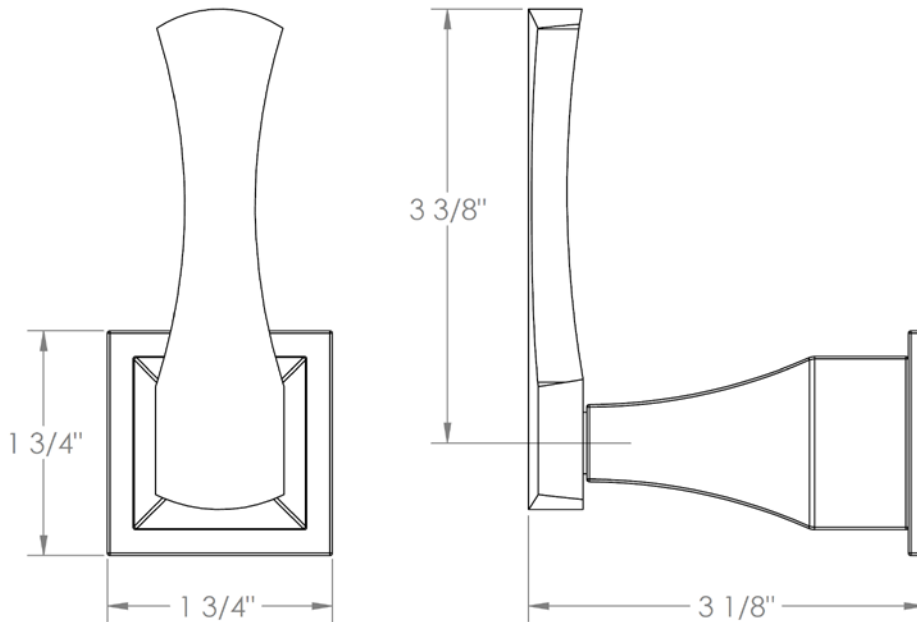

**125-WTR-BG4**

**Wall Mounted Shower Trim with Alignment Kit**

For use with SS-TS200-C, SS-TS200-H, SS-TS150-C, SS-TS150-H, SS-WD2, SS-WD3, SS-VCWD2 or SS-VCWD3 concealed rough

**WATERMARK DESIGNS 4/17/2018**