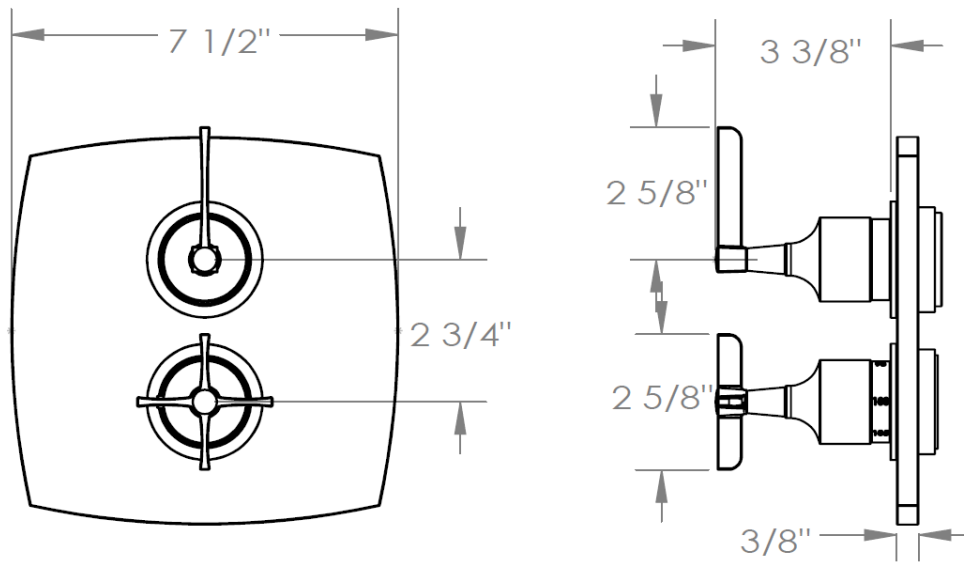

**115-T20-MZ4-MZ5**

Trim Kit Only for Thermostatic Valve w/ Built In Control

Meets the applicable requirements of ASME A112.18.1-2005/CSA B125.1-05, entitled "Plumbing Supply Fittings"

**WATERMARK** DESIGNS 1/10/2018