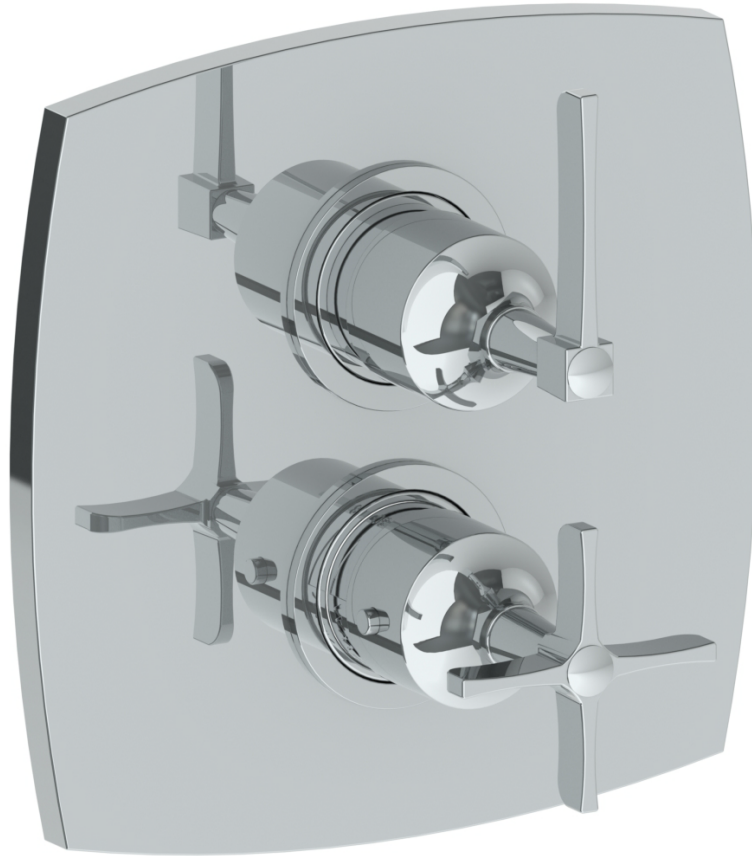

**115-T20-MZ4-MZ5**

Trim Kit Only for Thermostatic Valve w/ Built In Control

Meets the applicable requirements of ASME A112.18.1-2005/CSA B125.1-05, entitled "Plumbing Supply Fittings"

**WATERMARK** DESIGNS 1/10/2018