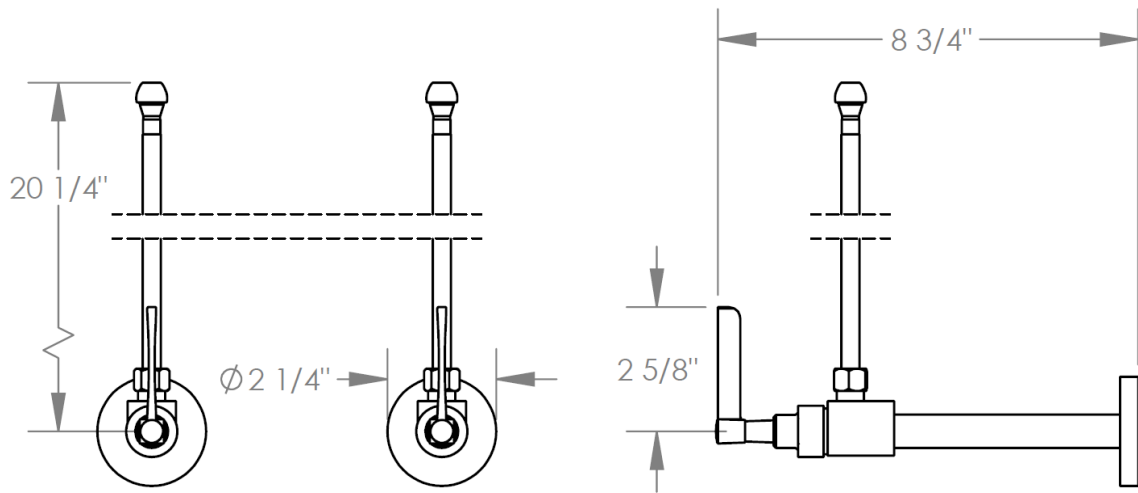

**115-MAS3-MZ4**

Lavatory Angle Stop Kit

1/2" Sweat x 3/8" OD Compression

**WATERMARK DESIGNS 8/23/2018**