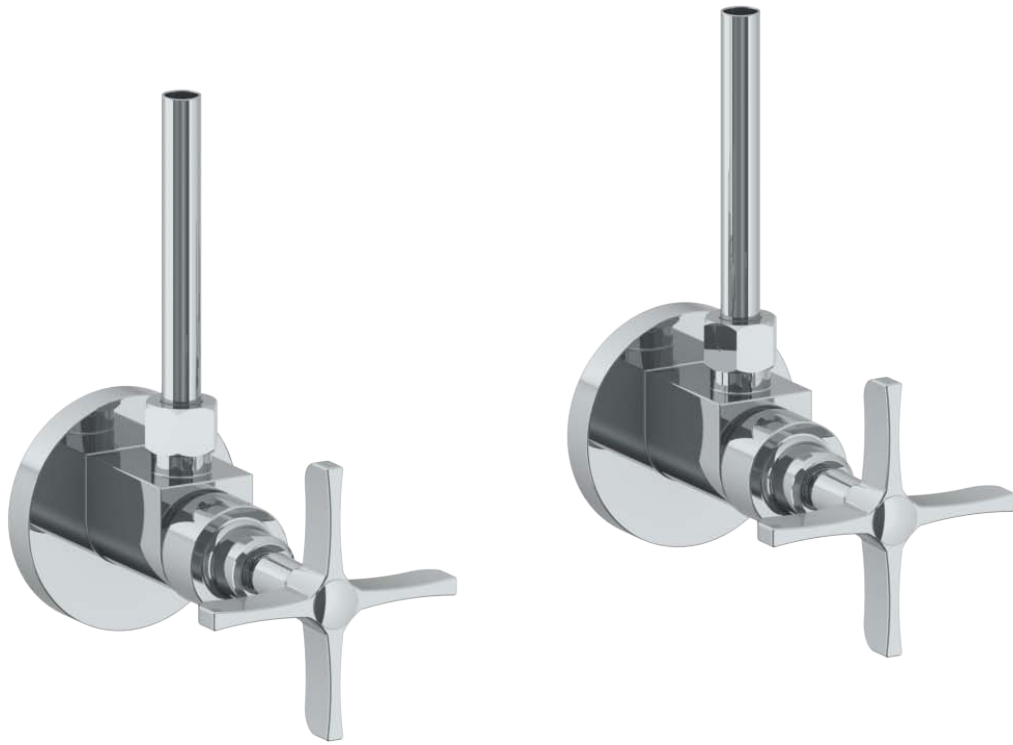

115-MAS2-MZ5

Lavatory Angle Stop Kit

1/2" IPS x 3/8" OD Compression

WATERMARK DESIGNS 3/19/2018

350 Dewitt Ave Brooklyn NY 11207 USA T 718 257 2800 F 718 257 2144 info@watermark-designs.com