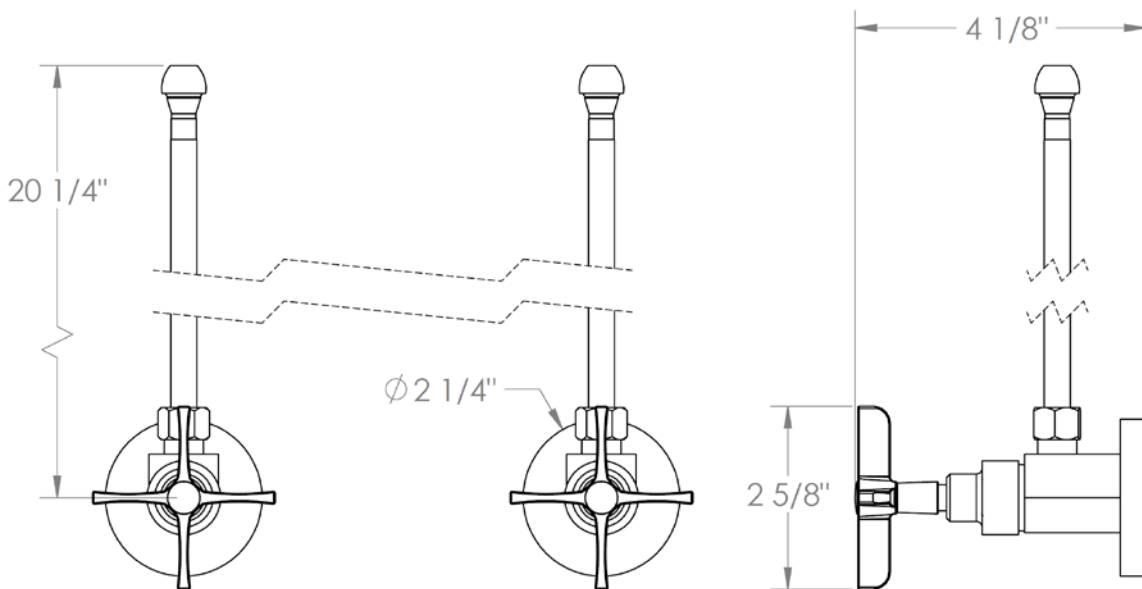

115-MAS2-MZ5

Lavatory Angle Stop Kit

1/2" IPS x 3/8" OD Compression

WATERMARK DESIGNS 3/19/2018

350 Dewitt Ave Brooklyn NY 11207 USA T 718 257 2800 F 718 257 2144 info@watermark-designs.com