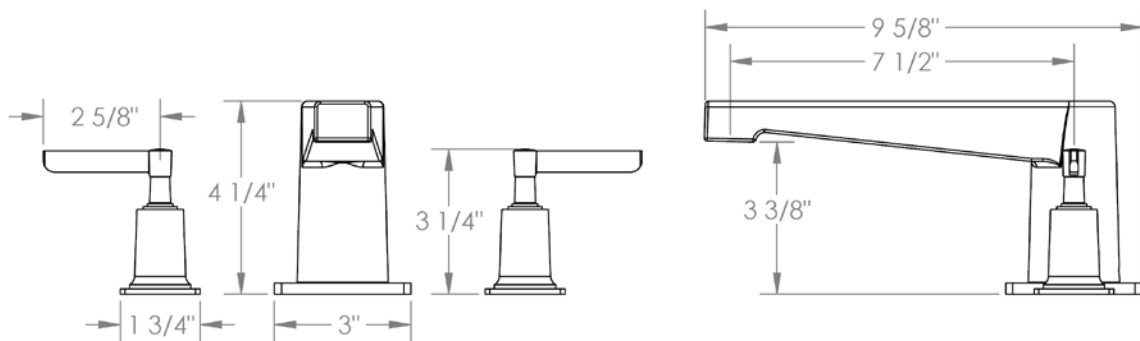

**115-8-MZ4**

Deck Mounted 3 Hole Bath Set

Meets the applicable requirements of ASME A112.18.1-2005/CSA B125.1-05, entitled "Plumbing Supply Fittings"

**WATERMARK DESIGNS 4/18/2018**

350 Dewitt Ave Brooklyn NY 11207 USA T 718 257 2800 F 718 257 2144 info@watermark-designs.com