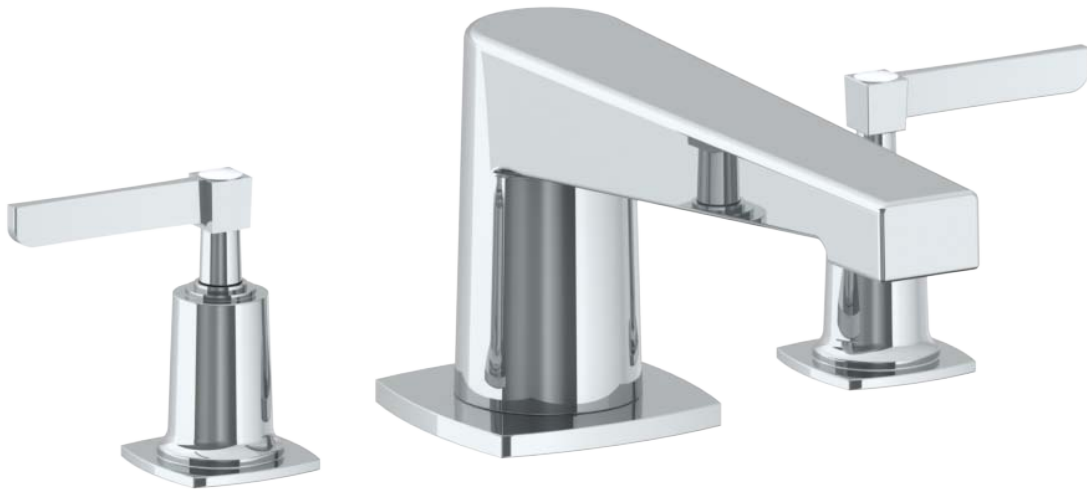

**115-8-MZ4**

Deck Mounted 3 Hole Bath Set

Meets the applicable requirements of ASME A112.18.1-2005/CSA B125.1-05, entitled "Plumbing Supply Fittings"

**WATERMARK DESIGNS 4/18/2018**

350 Dewitt Ave Brooklyn NY 11207 USA T 718 257 2800 F 718 257 2144 info@watermark-designs.com