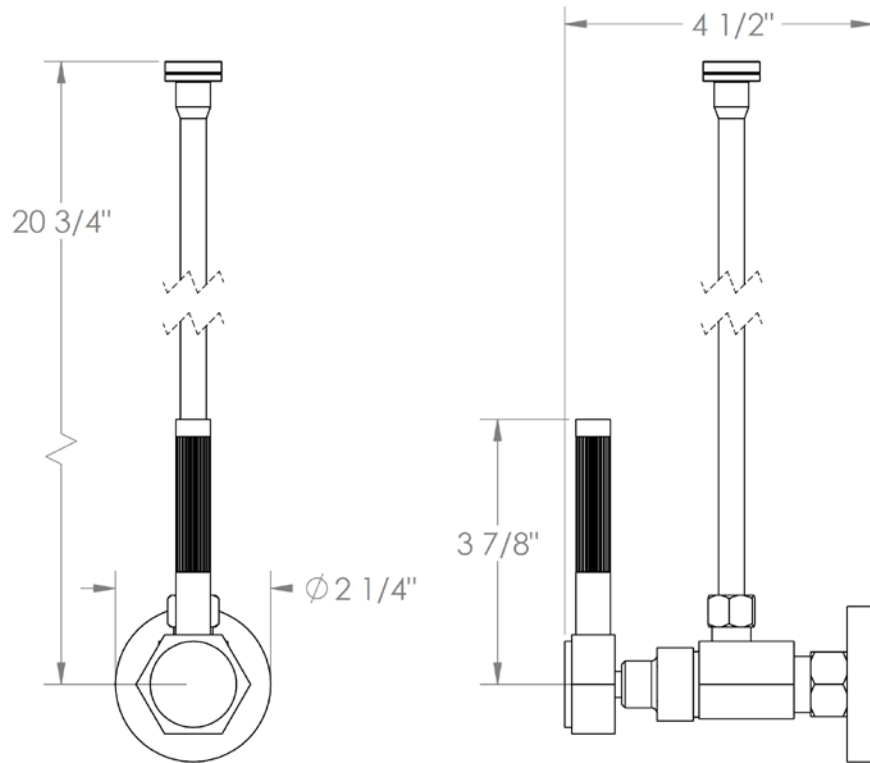

111-MAS5-SP4

Angle Stop Kit

1/2" Compression x 3/8" OD Compression

WATERMARK DESIGNS 3/2/2018