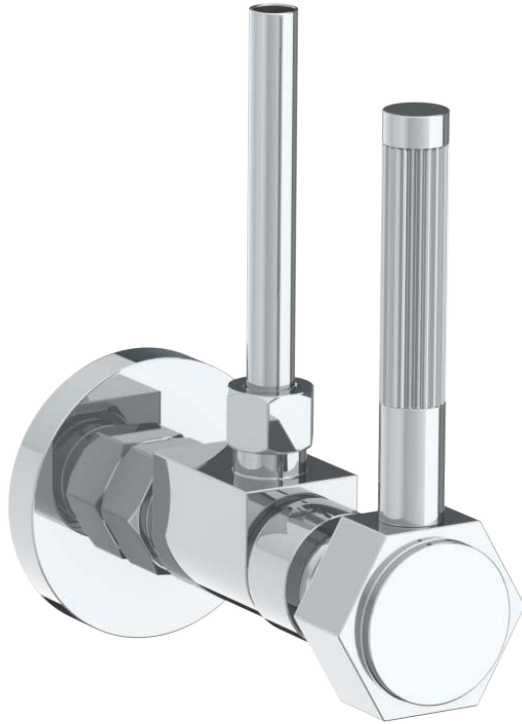

111-MAS5-SP4

Angle Stop Kit

1/2" Compression x 3/8" OD Compression

WATERMARK DESIGNS 3/2/2018