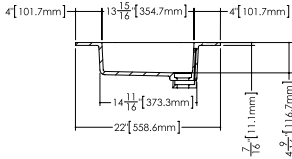

Déco

Compatible integrated countertop for **DCO 24FL** vanity

Lavatory **VDCOXS 24**

inch 24 1/8 x 22 1/16 x 7/16 mm 612 x 561 x 11

Top view

Front view

Profile view

WETSTYLE cannot be held responsible for any technical errors and reserves the right to make revisions without notice.  
 Approximate measurement. The manufacturer accept 1/4" (6.35mm) variance.