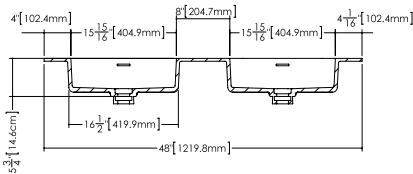

Déco

Compatible integrated countertop for **DCO 48FL** vanity

Lavatory **VDCOXS 48**

inch 48 1/8 x 22 1/16 x 7/16 mm 1222 x 561 x 11

Top view

Front view

Profile view

WETSTYLE cannot be held responsible for any technical errors and reserves the right to make revisions without notice.  
Approximate measurement. The manufacturer accept 1/4" (6.35mm) variance.