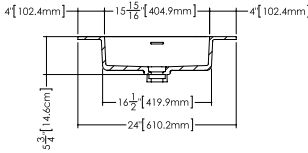

Déco

Compatible integrated countertop for **DCO 24FL** vanity

Lavatory **VDCOXS 24**

inch 24 1/8 x 22 1/16 x 7/16 mm 612 x 561 x 11

Top view

Front view

Profile view

WETSTYLE cannot be held responsible for any technical errors and reserves the right to make revisions without notice.  
 Approximate measurement. The manufacturer accept 1/4" (6.35mm) variance.