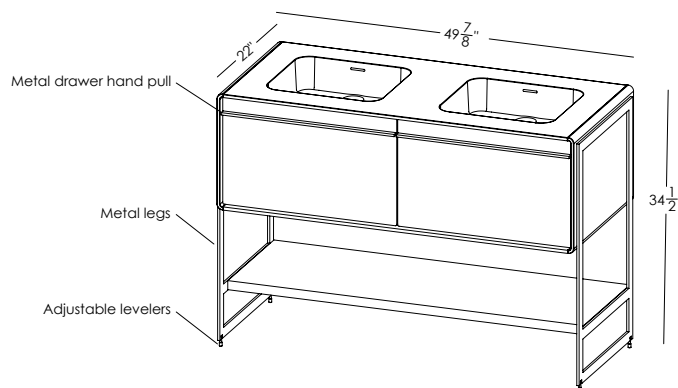

Finishes and colors

- oak - natural/wenge/white/black/stone harbour grey coffee bean/smoked
- walnut - natural no calico/chocolate
- matte lacquer - white/black/stone harbour grey
- premium - mozambique/torried eucalyptus
- stainless steel - brushed/satin brass/matte black

Drawers configuration

LEFT
Horseshoe

RIGHT
Horseshoe

Integrated countertop possibility sold separately

VDCOXS 48

WETSTYLE cannot be held responsible for any technical errors and reserves the right to make revisions without notice.

Approximate measurement. The manufacturer accept 1/4" (6.35mm) variance.

www.WETSTYLE.COM - Montreal - Canada
Tel. 1 888.536.9001 - service@wetstyle.com