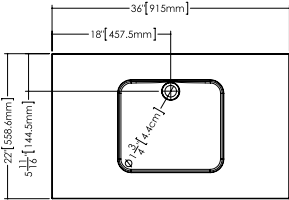

Déco

Compatible integrated countertop for **DCO 36FL** vanity

Lavatory **VDCOXS 36**

inch 36 1/8 x 22 1/16 x 7/16 mm 917 x 561 x 11

Top view

Front view

Profile view

WETSTYLE cannot be held responsible for any technical errors and reserves the right to make revisions without notice.  
 Approximate measurement. The manufacturer accept 1/4" (6.35mm) variance.