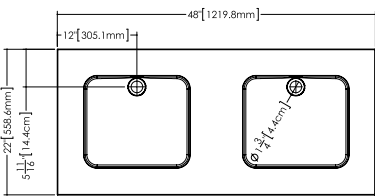

Déco

Compatible integrated countertop for **DCO 48FL** vanity

Lavatory **VDCOXS 48**

inch 48 1/8 x 22 1/16 x 7/16 mm 1222 x 561 x 11

Top view

Front view

Profile view

WETSTYLE cannot be held responsible for any technical errors and reserves the right to make revisions without notice.  
Approximate measurement. The manufacturer accept 1/4" (6.35mm) variance.