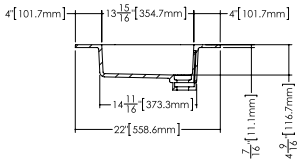

Déco

Compatible integrated countertop for **DCO 30FL** vanity

Lavatory **VDCOXS 30**

inch 30 1/8 x 22 1/16 x 7/16 mm 765 x 561 x 11

Top view

Front view

Profile view

WETSTYLE cannot be held responsible for any technical errors and reserves the right to make revisions without notice.  
Approximate measurement. The manufacturer accept 1/4" (6.35mm) variance.