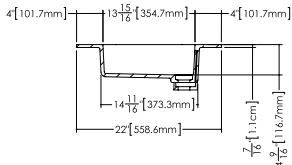

Déco

Compatible integrated countertop for **DCO 36FL** vanity

Lavatory **VDCOXS 36**

inch 36 1/8 x 22 1/16 x 7/16 mm 917 x 561 x 11

Top view

Front view

Profile view

WETSTYLE cannot be held responsible for any technical errors and reserves the right to make revisions without notice.  
 Approximate measurement. The manufacturer accept 1/4" (6.35mm) variance.