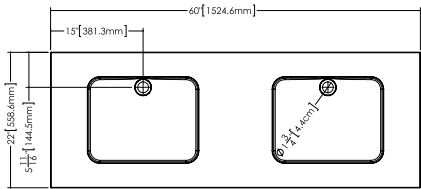

Déco

Compatible integrated countertop for **DCO 60FL** vanity

Lavatory **VDCOXS 60**

inch 60 1/8 x 22 1/16 x 7/16 mm 1527 x 561 x 11

Top view

Front view

Profile view

WETSTYLE cannot be held responsible for any technical errors and reserves the right to make revisions without notice.  
Approximate measurement. The manufacturer accept 1/4" (6.35mm) variance.