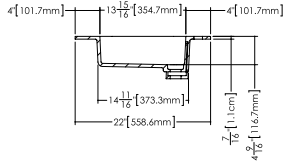

Déco

Compatible integrated countertop for **DCO 60FL** vanity

Lavatory **VDCOXS 60**

inch 60 1/8 x 22 1/16 x 7/16 mm 1527 x 561 x 11

Top view

Front view

Profile view

WETSTYLE cannot be held responsible for any technical errors and reserves the right to make revisions without notice.  
Approximate measurement. The manufacturer accept 1/4" (6.35mm) variance.