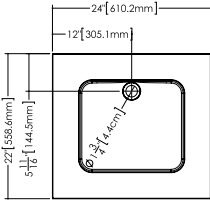

## Vanity DCO 24FL – Floor-mount – 1 Drawer – 24" length

inch 22 depth x 25  $\frac{7}{8}$ " length (incl. legs) x 34  $\frac{1}{2}$ " height mm 559 x 657 x 876

Déco

Compatible integrated countertop for **DCO 24FL** vanity

Lavatory **VDCOXS 24**

inch 24 1/8 x 22 1/16 x 7/16 mm 612 x 561 x 11

Top view

Front view

Profile view

WETSTYLE cannot be held responsible for any technical errors and reserves the right to make revisions without notice.  
 Approximate measurement. The manufacturer accept 1/4" (6.35mm) variance.