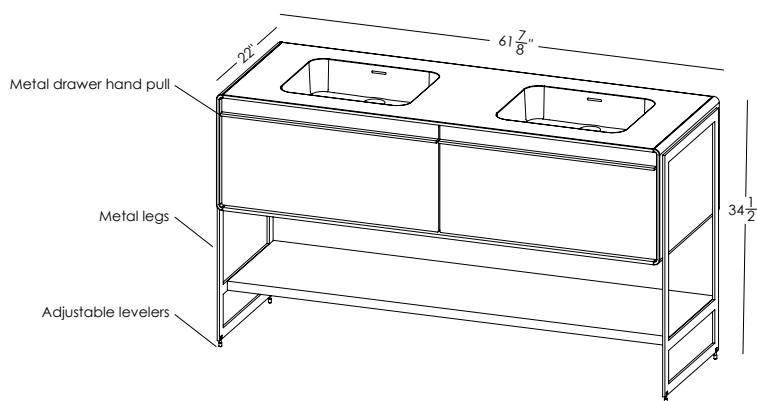

Finishes and colors

- oak - natural/wenge/white/black/stone harbour grey coffee bean/smoked
- walnut - natural no calico/chocolate
- matte lacquer - white/black/stone harbour grey
- premium - mozambique/torried eucalyptus
- stainless steel - brushed/satin brass/matte black

Drawers configuration

LEFT
Horseshoe

RIGHT
Horseshoe

Integrated countertop possibility sold separately

VDCOXS 60

WETSTYLE cannot be held responsible for any technical errors and reserves the right to make revisions without notice.

Approximate measurement. The manufacturer accept 1/4" (6.35mm) variance.

www.WETSTYLE.COM - Montreal - Canada
Tel. 1 888.536.9001 - service@wetstyle.com