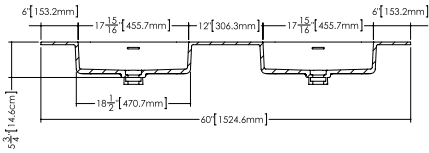

Déco

Compatible integrated countertop for **DCO 60FL** vanity

Lavatory **VDCOXS 60**

inch 60 1/8 x 22 1/16 x 7/16 mm 1527 x 561 x 11

Top view

Front view

Profile view

WETSTYLE cannot be held responsible for any technical errors and reserves the right to make revisions without notice.  
Approximate measurement. The manufacturer accept 1/4" (6.35mm) variance.