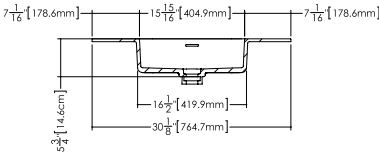

Déco

Compatible integrated countertop for **DCO 30FL** vanity

Lavatory **VDCOXS 30**

inch 30 1/8 x 22 1/16 x 7/16 mm 765 x 561 x 11

Top view

Front view

Profile view

WETSTYLE cannot be held responsible for any technical errors and reserves the right to make revisions without notice.  
Approximate measurement. The manufacturer accept 1/4" (6.35mm) variance.