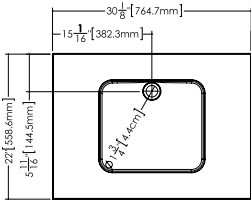

## Vanity DCO 24FL – Floor-mount – 1 Drawer – 24" length

inch 22 depth x 25  $\frac{7}{8}$ " length (incl. legs) x 34  $\frac{1}{2}$ " height mm 559 x 657 x 876

Déco

Compatible integrated countertop for **DCO 30FL** vanity

Lavatory **VDCOXS 30**

inch 30 1/8 x 22 1/16 x 7/16 mm 765 x 561 x 11

Top view

Front view

Profile view

WETSTYLE cannot be held responsible for any technical errors and reserves the right to make revisions without notice.  
Approximate measurement. The manufacturer accept 1/4" (6.35mm) variance.