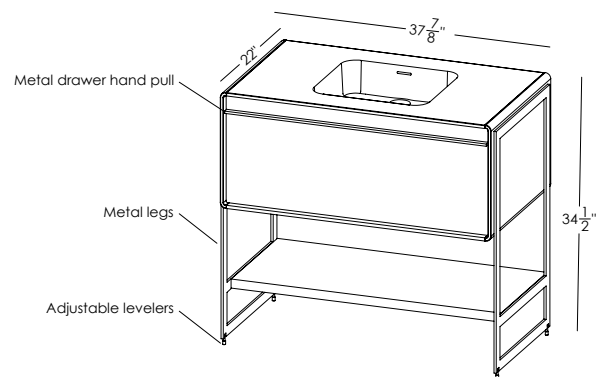

Finishes and colors

- oak - natural/wenge/white/black/stone harbour grey coffee bean/smoked
- walnut - natural no calico/chocolate
- matte lacquer - white/black/stone harbour grey
- premium - mozambique/torried eucalyptus
- stainless steel - brushed/satin brass/matte black

Drawer configuration

Horseshoe

Integrated countertop possibility sold separately

VDCOXS 36

WETSTYLE cannot be held responsible for any technical errors and reserves the right to make revisions without notice.

Approximate measurement. The manufacturer accept 1/4" (6.35mm) variance.

www.WETSTYLE.COM - Montreal - Canada
Tel. 1 888.536.9001 - service@wetstyle.com

WET
STYLE