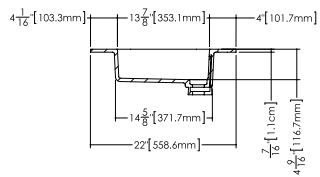

Déco

Compatible integrated countertop for **DCO 48FL** vanity

Lavatory **VDCOXS 48**

inch 48 1/8 x 22 1/16 x 7/16 mm 1222 x 561 x 11

Top view

Front view

Profile view

WETSTYLE cannot be held responsible for any technical errors and reserves the right to make revisions without notice.  
Approximate measurement. The manufacturer accept 1/4" (6.35mm) variance.