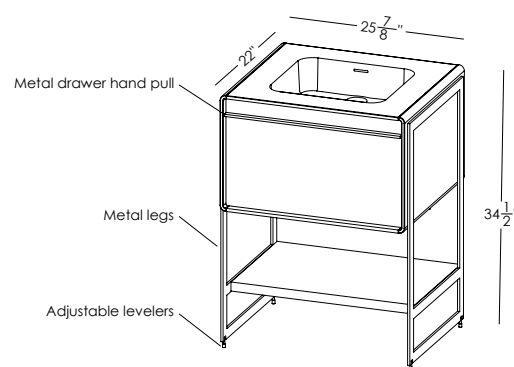

Integrated countertop possibility sold separately

VDCOXS 24

WETSTYLE cannot be held responsible for any technical errors and reserves the right to make revisions without notice.

Approximate measurement. The manufacturer accept $\frac{1}{4}$ " (6.35mm) variance.

www.WETSTYLE.COM - Montreal - Canada
Tel. 1 888.536.9001 - service@wetstyle.com

WET
STYLE