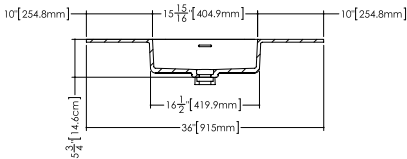

Déco

Compatible integrated countertop for **DCO 36FL** vanity

Lavatory **VDCOXS 36**

inch 36 1/8 x 22 1/16 x 7/16 mm 917 x 561 x 11

Top view

Front view

Profile view

WETSTYLE cannot be held responsible for any technical errors and reserves the right to make revisions without notice.  
 Approximate measurement. The manufacturer accept 1/4" (6.35mm) variance.