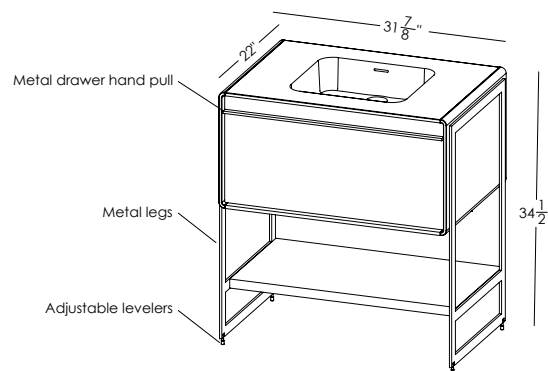

Finishes and colors

- oak - natural/wenge/white/black/stone harbour grey coffee bean/smoked
- walnut - natural no calico/chocolate
- matte lacquer - white/black/stone harbour grey
- premium - mozambique/torried eucalyptus
- stainless steel - brushed/satin brass/matte black

Drawer configuration

Horseshoe

Integrated countertop possibility sold separately

VDCOXS 30

WETSTYLE cannot be held responsible for any technical errors and reserves the right to make revisions without notice.

Approximate measurement. The manufacturer accept 1/4" (6.35mm) variance.

www.WETSTYLE.COM - Montreal - Canada
Tel. 1 888.536.9001 - service@wetstyle.com

WET
STYLE