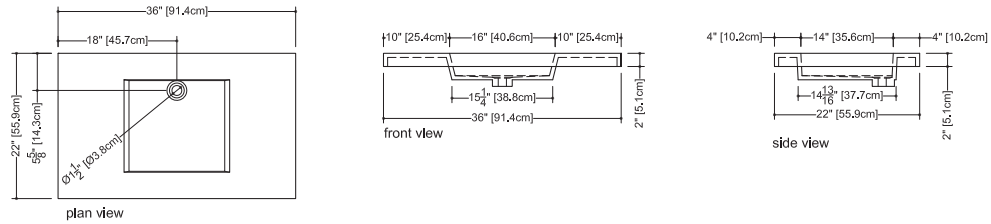

Furniture

C 36

Console table, C Collection

inch 22 1/8x36 1/4x34 9/16 mm 562x921x878

■ Dimensions

22 1/8x36 1/4x34 9/16 inch — 562x921x878mm

■ Combination weight

69lb — 31 kg

■ Polished sides

■ Option

Decorative round-style bottle trap
Polished chrome or brushed nickel

■ Countertop - sold separately

To be combined with 36 inch — 91 cm
integrated countertop CUBE or OVE Collection

WETSTYLE cannot be held responsible for any technical errors and reserves the right to make revisions without notice.

Approximate measurement
The manufacturer accept 1/4" (6.35mm) variance.

WETSTYLE.CA — Montreal, Canada
T. 1 888 536.9001 — F. 450 536.0202

Cube Collection Integrated Countertop inch 22x36x2 mm 559x914x51

VCS 36C

VCS 36L

VCS 36R

VCS 36

Ove Collection Integrated Countertop inch 22x36x2 mm 559x914x51

VOVS 36

Countertop material
WETMAR BiO™,
True High Gloss™ or matte finish