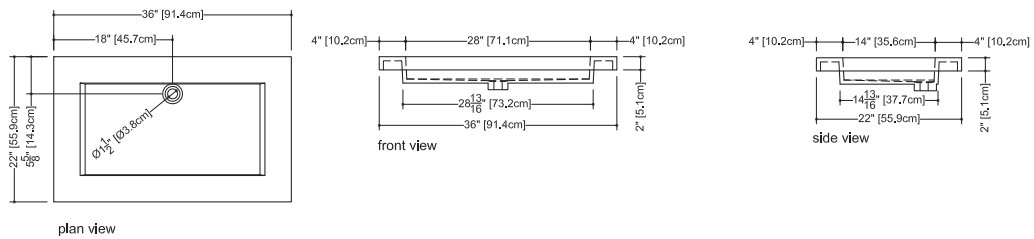

Furniture

C 36

Console table, C Collection

inch 22 1/8x36 1/4x34 9/16 mm 562x921x878

■ Dimensions

22 1/8x36 1/4x34 9/16 inch — 562x921x878mm

■ Combination weight

69lb — 31 kg

■ Polished sides

■ Option

Decorative round-style bottle trap
Polished chrome or brushed nickel

■ Countertop - sold separately

To be combined with 36 inch — 91 cm
integrated countertop CUBE or OVE Collection

Cube Collection Integrated Countertop inch 22x36x2 mm 559x914x51

VCS 36C

VCS 36L

VCS 36R

VCS 36

Ove Collection Integrated Countertop inch 22x36x2 mm 559x914x51

VOVS 36

Countertop material
WETMAR BiO™,
True High Gloss™ or matte finish

WETSTYLE cannot be held responsible for any technical errors and reserves the right to make revisions without notice.

Approximate measurement
The manufacturer accept 1/4" (6.35mm) variance.

WETSTYLE.CA — Montreal, Canada
T. 1 888 536.9001 — F. 450 536.0202