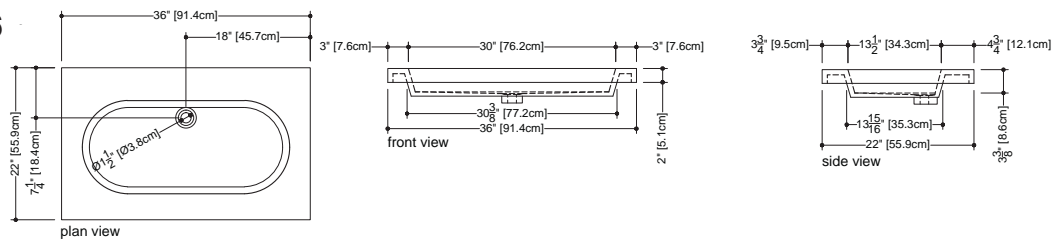

Furniture

C 36

Console table, C Collection

inch 22 1/8x36 1/4x34 9/16 mm 562x921x878

■ Dimensions

22 1/8x36 1/4x34 9/16 inch — 562x921x878mm

■ Combination weight

69lb — 31 kg

■ Polished sides

■ Option

Decorative round-style bottle trap
Polished chrome or brushed nickel

■ Countertop - sold separately

To be combined with 36 inch — 91 cm
integrated countertop CUBE or OVE Collection

Cube Collection Integrated Countertop inch 22x36x2 mm 559x914x51

VCS 36C

VCS 36L

VCS 36R

VCS 36

Ove Collection Integrated Countertop inch 22x36x2 mm 559x914x51

VOVS 36

Countertop material
WETMAR BiO™,
True High Gloss™ or matte finish

WETSTYLE cannot be held responsible for any technical errors and reserves the right to make revisions without notice.

Approximate measurement
The manufacturer accept 1/4" (6.35mm) variance.

WETSTYLE.CA — Montreal, Canada
T. 1 888 536.9001 — F. 450 536.0202