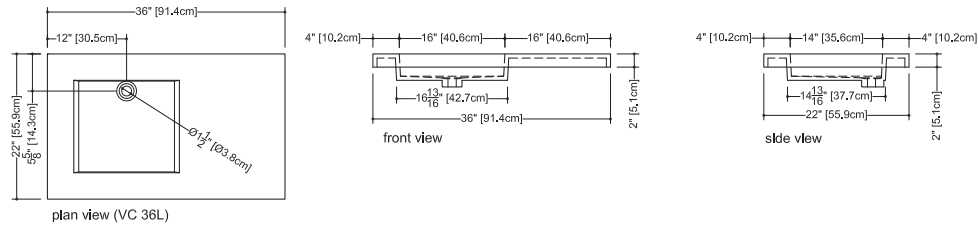

Furniture

C 36

Console table, C Collection

inch 22 1/8x36 1/4x34 9/16 mm 562x921x878

■ Dimensions

22 1/8x36 1/4x34 9/16 inch — 562x921x878mm

■ Combination weight

69lb — 31 kg

■ Polished sides

■ Option

Decorative round-style bottle trap
Polished chrome or brushed nickel

■ Countertop - sold separately

To be combined with 36 inch — 91 cm
integrated countertop CUBE or OVE Collection

WETSTYLE cannot be held responsible for any technical errors and reserves the right to make revisions without notice.

Approximate measurement
The manufacturer accept 1/4" (6.35mm) variance.

WETSTYLE.CA — Montreal, Canada
T. 1 888 536.9001 — F. 450 536.0202

Cube Collection Integrated Countertop inch 22x36x2 mm 559x914x51

VCS 36C

VCS 36L

VCS 36R

VCS 36

Ove Collection Integrated Countertop inch 22x36x2 mm 559x914x51

VOVS 36

Countertop material
WETMAR BiO™,
True High Gloss™ or matte finish