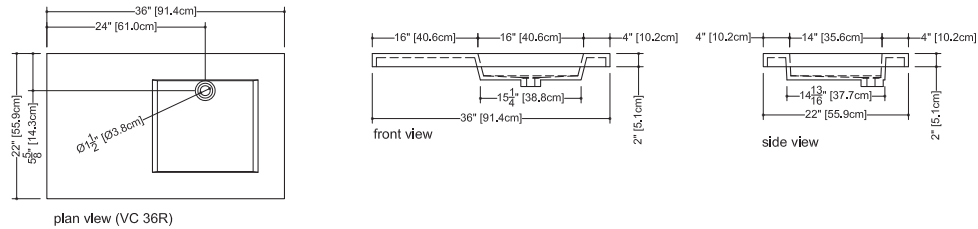

Furniture

C 36

Console table, C Collection

inch 22 1/8x36 1/4x34 9/16 mm 562x921x878

■ Dimensions

22 1/8x36 1/4x34 9/16 inch — 562x921x878mm

■ Combination weight

69lb — 31 kg

■ Polished sides

■ Option

Decorative round-style bottle trap
Polished chrome or brushed nickel

■ Countertop - sold separately

To be combined with 36 inch — 91 cm
integrated countertop CUBE or OVE Collection

Cube Collection Integrated Countertop inch 22x36x2 mm 559x914x51

VCS 36C

VCS 36L

VCS 36R

VCS 36

Ove Collection Integrated Countertop inch 22x36x2 mm 559x914x51

VOVS 36

Countertop material
WETMAR BiO™,
True High Gloss™ or matte finish

WETSTYLE cannot be held responsible for any technical errors and reserves the right to make revisions without notice.

Approximate measurement
The manufacturer accept 1/4" (6.35mm) variance.

WETSTYLE.CA — Montreal, Canada
T. 1 888 536.9001 — F. 450 536.0202