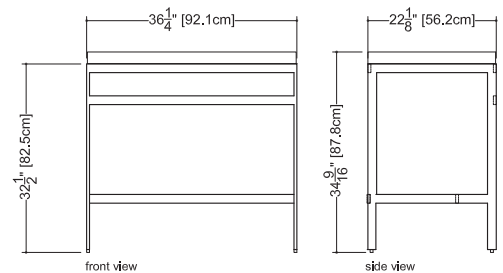

Furniture

C 36

Console table, C Collection

inch 22 1/8x36 1/4x34 9/16 mm 562x921x878

■ Dimensions

22 1/8x36 1/4x34 9/16 inch — 562x921x878mm

■ Combination weight

69lb — 31 kg

■ Stainless steel

Grade 304
Gauge 16

■ Finish

Mirror (M) or brushed (B) finish

■ Glass shelf

6mm extra clear glass, white lacquered,
with safety film backing

■ Console is made of stainless steel

■ Adjustable legs

■ Polished sides

■ Option

Decorative round-style bottle trap
Polished chrome or brushed nickel

■ Countertop - sold separately

To be combined with 36 inch — 91 cm
integrated countertop CUBE or OVE Collection

Cube Collection Integrated Countertop inch 22x36x2 mm 559x914x51

VCS 36C

VCS 36L

VCS 36R

VCS 36

Ove Collection Integrated Countertop inch 22x36x2 mm 559x914x51

VOVS 36

Countertop material
WETMAR BiO™,
True High Gloss™ or matte finish