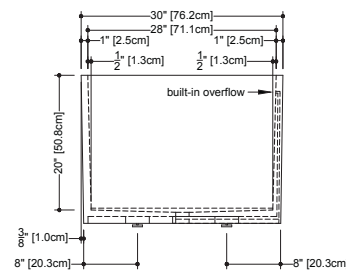

side view

WETSTYLE Plug & Bathe™ overflow and drain connection system includes:

- Soft-touch pop-up drain, for built-in overflow. Fits both 1-1/2" ABS drain waste and 1-1/2" tubular brass
- 1-1/2" ABS Direct vertical drain waste fitting (copper/brass option also available)
- 1-1/2" ABS 90° Elbow drain waste fitting (copper/brass option also available)

The following configuration is part of the *Quick Ship Program**:

BC0801-PC-G
True High Gloss™ finish, polished chrome overflow and Plug & Bathe™, wood bridge wenge shade

*Contact a local authorized dealer for more details.

WETSTYLE cannot be held responsible for any technical errors and reserves the right to make revisions without notice.

Approximate measurement
The manufacturer accept 1/4" (6.35mm) variance.

Plumbing installation restriction
BC 0801, freestanding bathtub requires a vertical plumbing connection rising from the floor. A horizontal connection is not an option.

WETSTYLE.CA — Montreal, Canada
T. 1 888 536.9001 — F. 450 536.0202