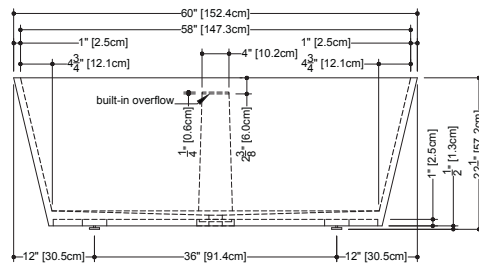

plan view

front view