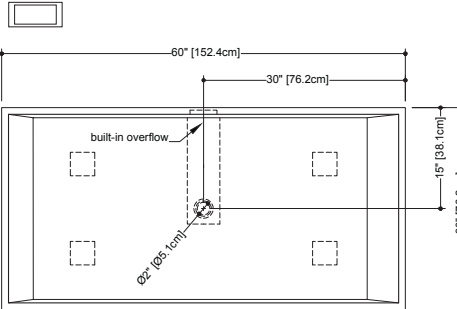

Codes/standards applicable

IAPMO-ANSI Z124.1
IAPMO-ANSI Z124.3
CSA B 45.0 – CSA B45.4

BC 0801

plan view