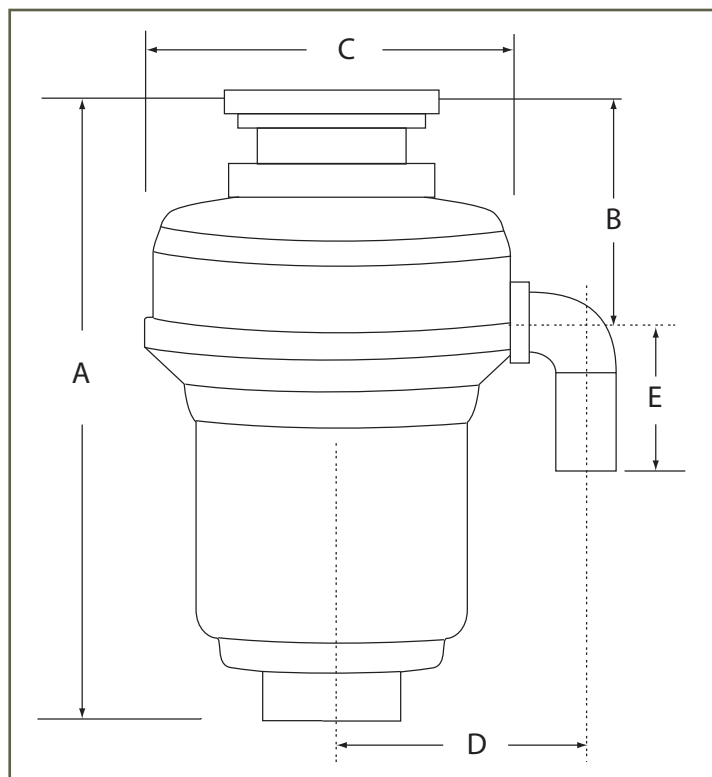

Specifications	Model WM125P
Horsepower	1-1/4 HP
Motor Speed RPM	2800 RPM
Voltage	100/120 v
Amperage	7.5 a
Hertz	50/60 Hz
Motor Type	Permanent Magnet
Splash Guard	PVC
Drain Outlet	Polycarbonate 940
Grind Ring	Stainless Steel
Swivel Impellers	Cast Stainless Steel
Balanced Turntable	Stainless Steel
Balanced Armature Shaft	Stainless Steel
Hopper	Polycarbonate 940
Drain Housing	Phenolic EA-5551J
Circuit Protector	Manual Reset Breaker
Sink Flange	Polycarbonate 940
Stopper	Stainless / ABS
Bearings	Permanent Sealed Sleeve
Sound Shell	Full
Individual Shipping Weight	15 lbs.
Individual Shipping Carton	10" x 10" x 19"
Master Carton (4)	64 lbs.
Measurement A	17.3"
Measurement B	7.5"
Measurement C	8.5"
Measurement D	5.8"
Measurement E	4"
Warranty (Years)	10
UPC Code	7-47028-83185-7