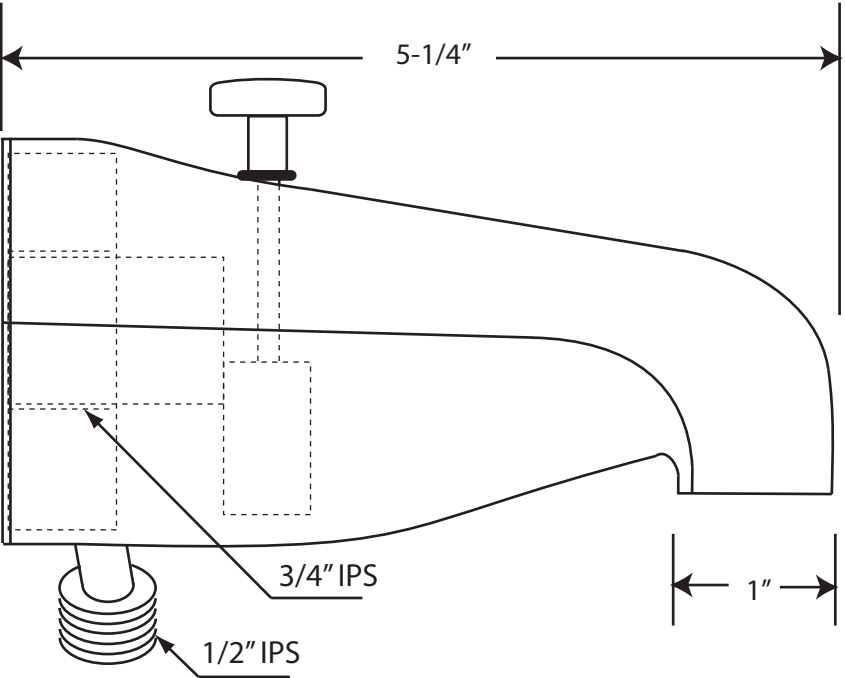

YE540D-12R

Zinc Diverter Tub Spout

1/2" or 3/4" IPS Inlet and 1/2" IPS Hand Shower Outlet

3/4" x 1/2" IPS Face Bushing