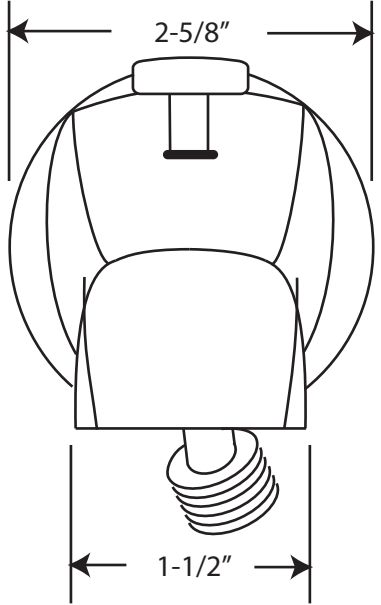

YE540D-12R

Zinc Diverter Tub Spout

1/2" or 3/4" IPS Inlet and 1/2" IPS Hand Shower Outlet

3/4" x 1/2" IPS Face Bushing