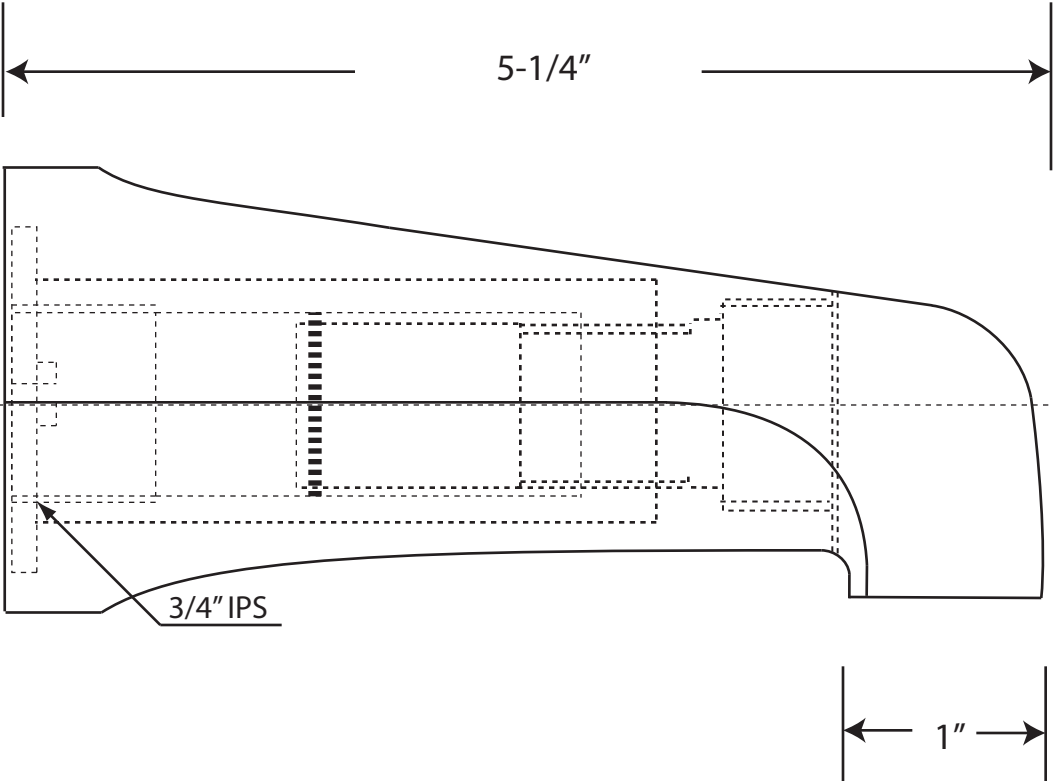

YE535-12R Zinc Tub Spout

1/2" or 3/4" IPS Adjustable Depth

3/4" x 1/2" IPS Face Bushing