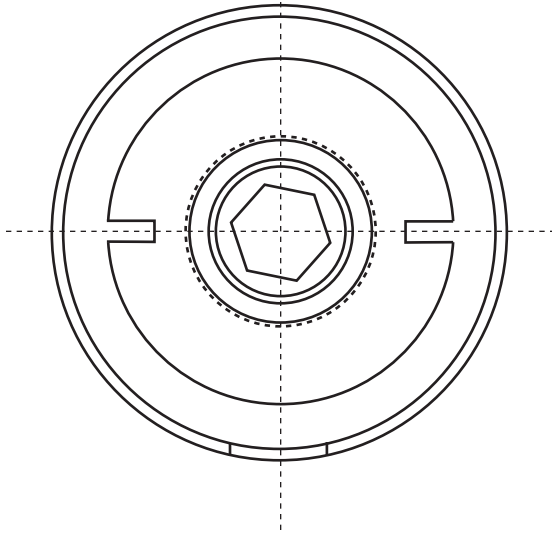

YE535-12R Zinc Tub Spout

1/2" or 3/4" IPS Adjustable Depth

3/4" x 1/2" IPS Face Bushing