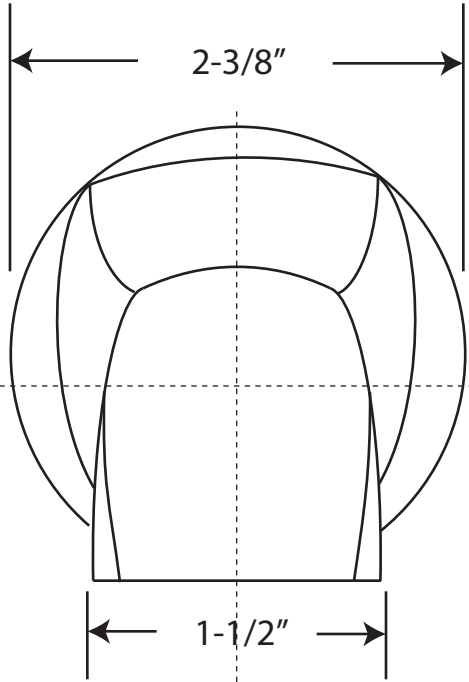

YE535-12R Zinc Tub Spout

1/2" or 3/4" IPS Adjustable Depth

3/4" x 1/2" IPS Face Bushing