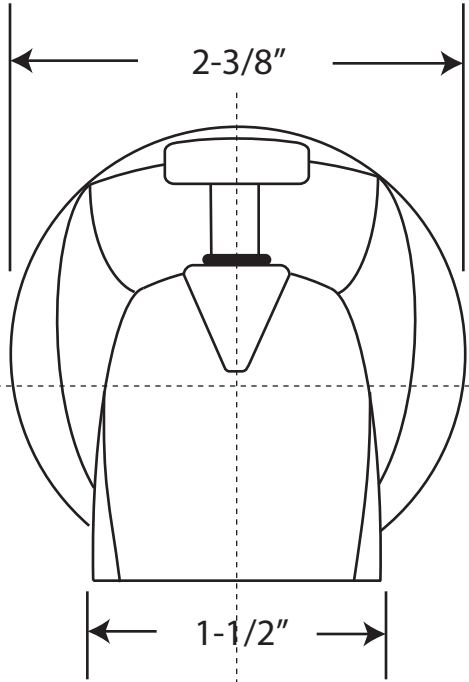

# YE534D-1F Zinc Diverter Tub Spout

1/2" Copper Slip-on

**WESTBRASS**  
Fine Decorative Plumbing Since 1935

2429 East Olympic Blvd. Los Angeles, CA 90021  
213-627-8441 • FAX 213-627-2844 • [www.westbrass.com](http://www.westbrass.com)