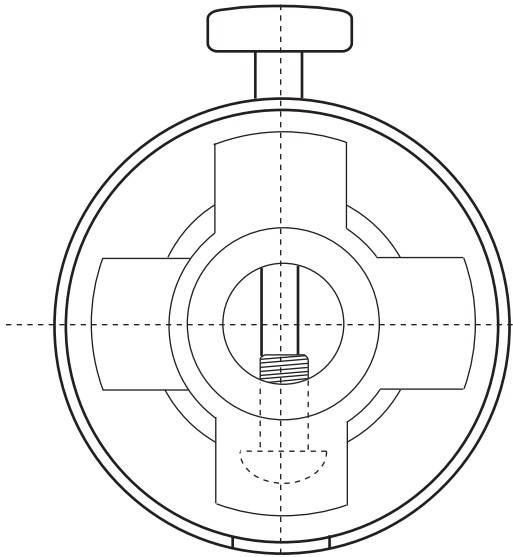

# YE534D-1F Zinc Diverter Tub Spout

1/2" Copper Slip-on

**WESTBRASS**  
Fine Decorative Plumbing Since 1935

2429 East Olympic Blvd. Los Angeles, CA 90021  
213-627-8441 • FAX 213-627-2844 • [www.westbrass.com](http://www.westbrass.com)