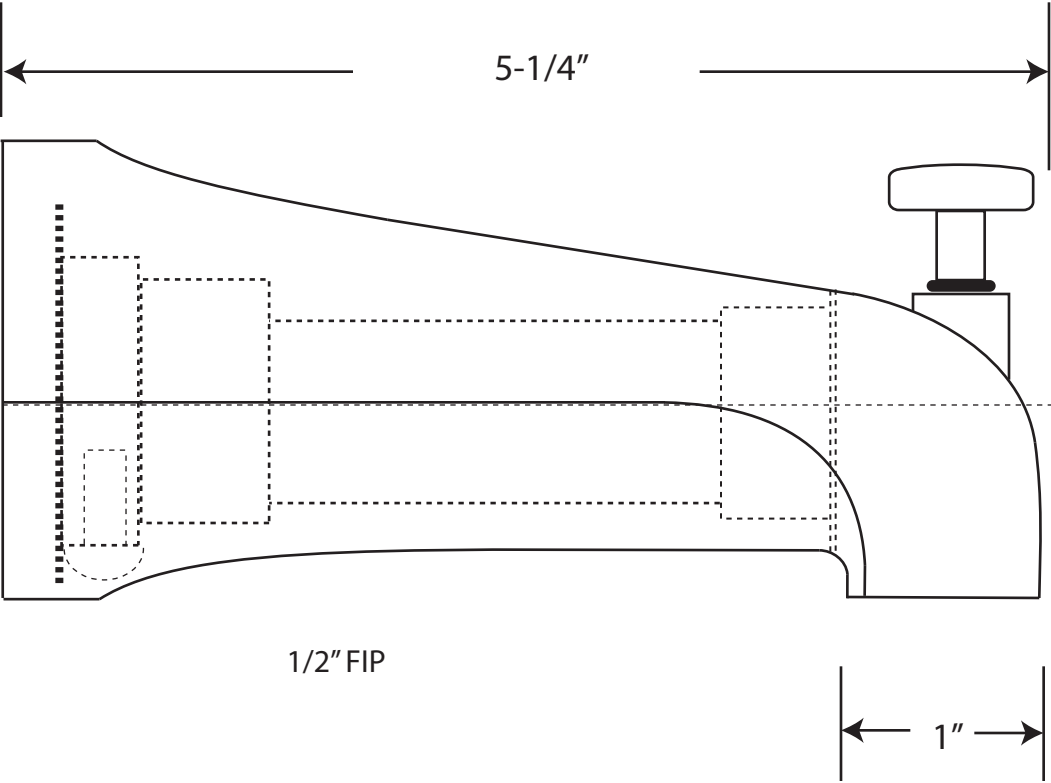

# YE534D-1F Zinc Diverter Tub Spout

1/2" Copper Slip-on

**WESTBRASS**  
Fine Decorative Plumbing Since 1935

2429 East Olympic Blvd. Los Angeles, CA 90021  
213-627-8441 • FAX 213-627-2844 • [www.westbrass.com](http://www.westbrass.com)