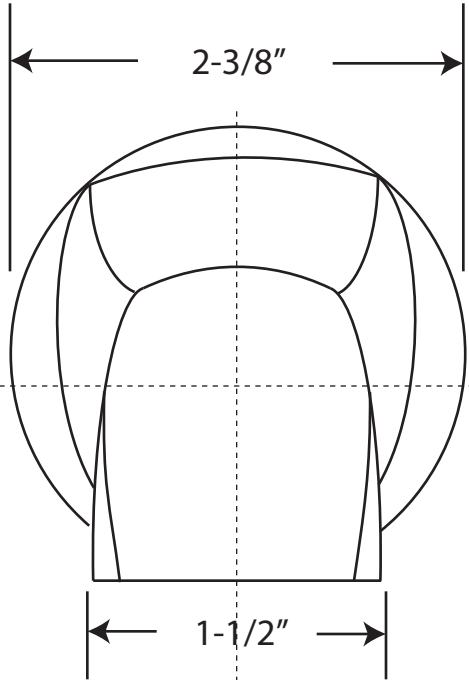

# YE534-1R Zinc Tub Spout

1/2" Copper Slip-on

**WESTBRASS**  
Fine Decorative Plumbing Since 1935

2429 East Olympic Blvd. Los Angeles, CA 90021  
213-627-8441 • FAX 213-627-2844 • [www.westbrass.com](http://www.westbrass.com)