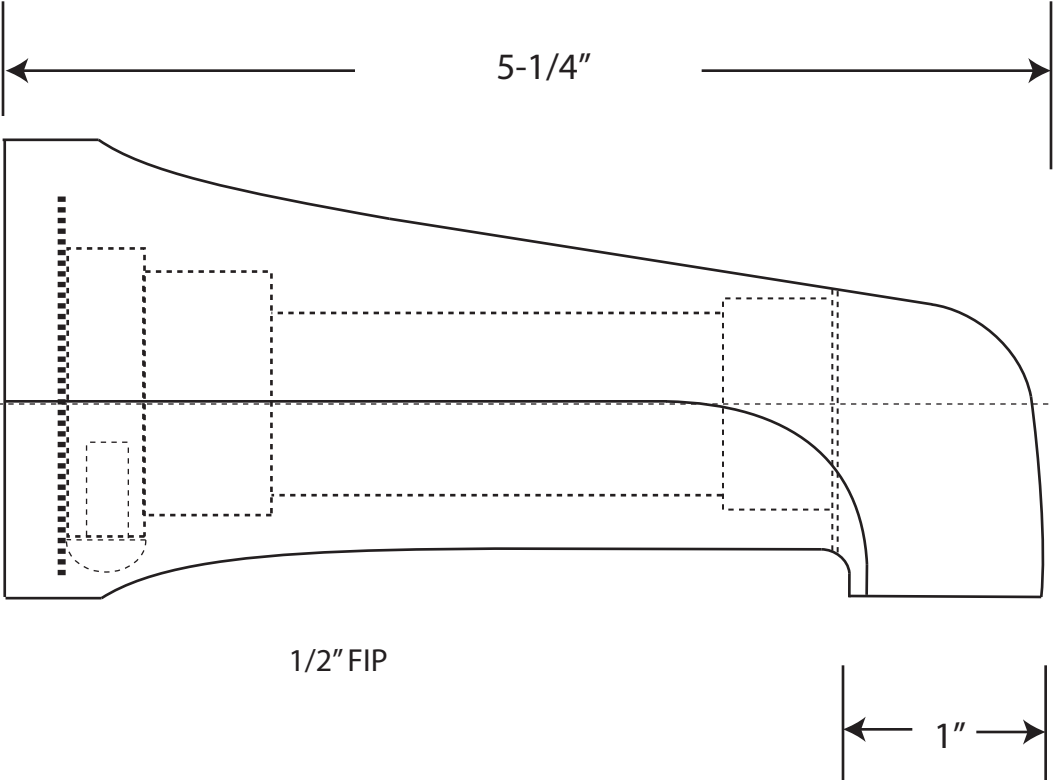

# YE534-1R Zinc Tub Spout

1/2" Copper Slip-on

**WESTBRASS**  
Fine Decorative Plumbing Since 1935

2429 East Olympic Blvd. Los Angeles, CA 90021  
213-627-8441 • FAX 213-627-2844 • [www.westbrass.com](http://www.westbrass.com)