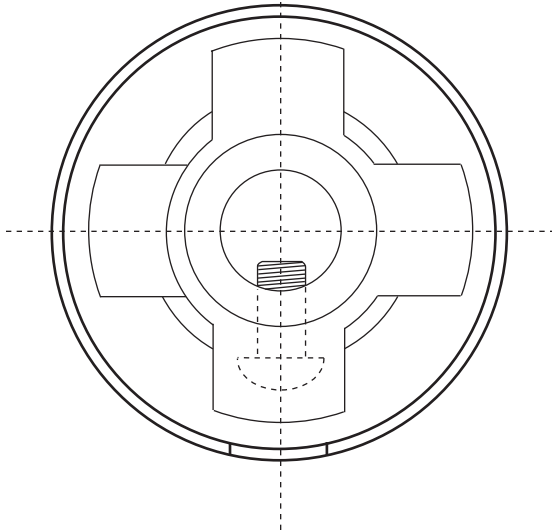

# YE534-1R Zinc Tub Spout

1/2" Copper Slip-on

**WESTBRASS**  
Fine Decorative Plumbing Since 1935

2429 East Olympic Blvd. Los Angeles, CA 90021  
213-627-8441 • FAX 213-627-2844 • [www.westbrass.com](http://www.westbrass.com)