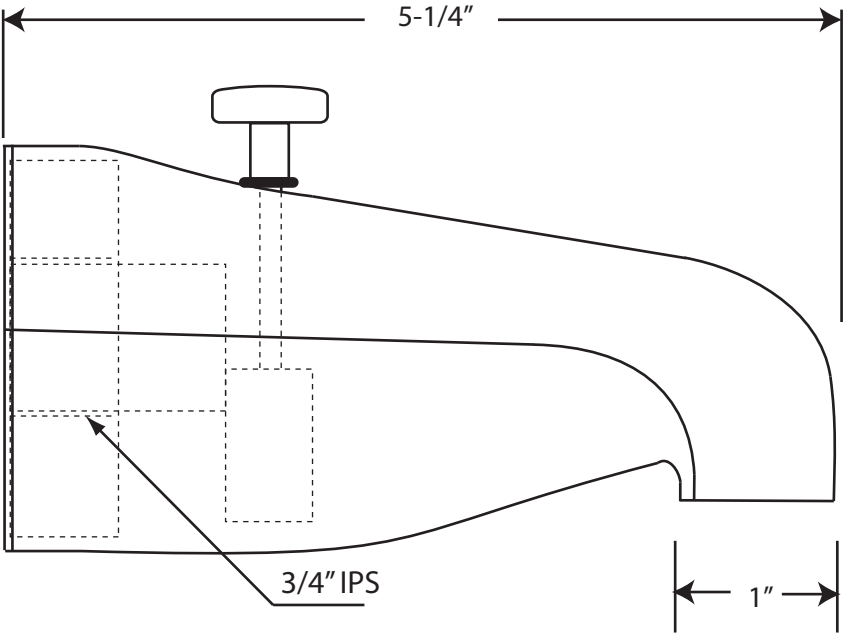

# YE531D-12R Zinc Diverter Tub Spout

1/2" or 3/4" IPS Inlet - Rear Diverter - Plastic Back

3/4" x 1/2" IPS Face Bushing