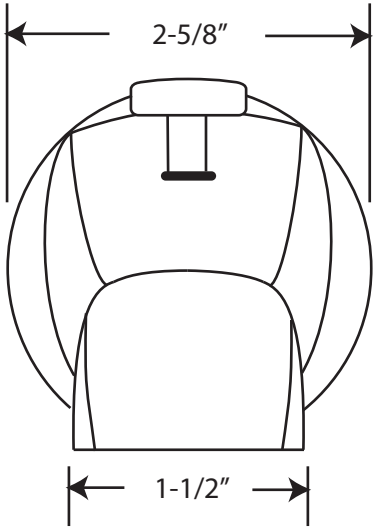

# YE531D-12R Zinc Diverter Tub Spout

1/2" or 3/4" IPS Inlet - Rear Diverter - Plastic Back

3/4" x 1/2" IPS Face Bushing